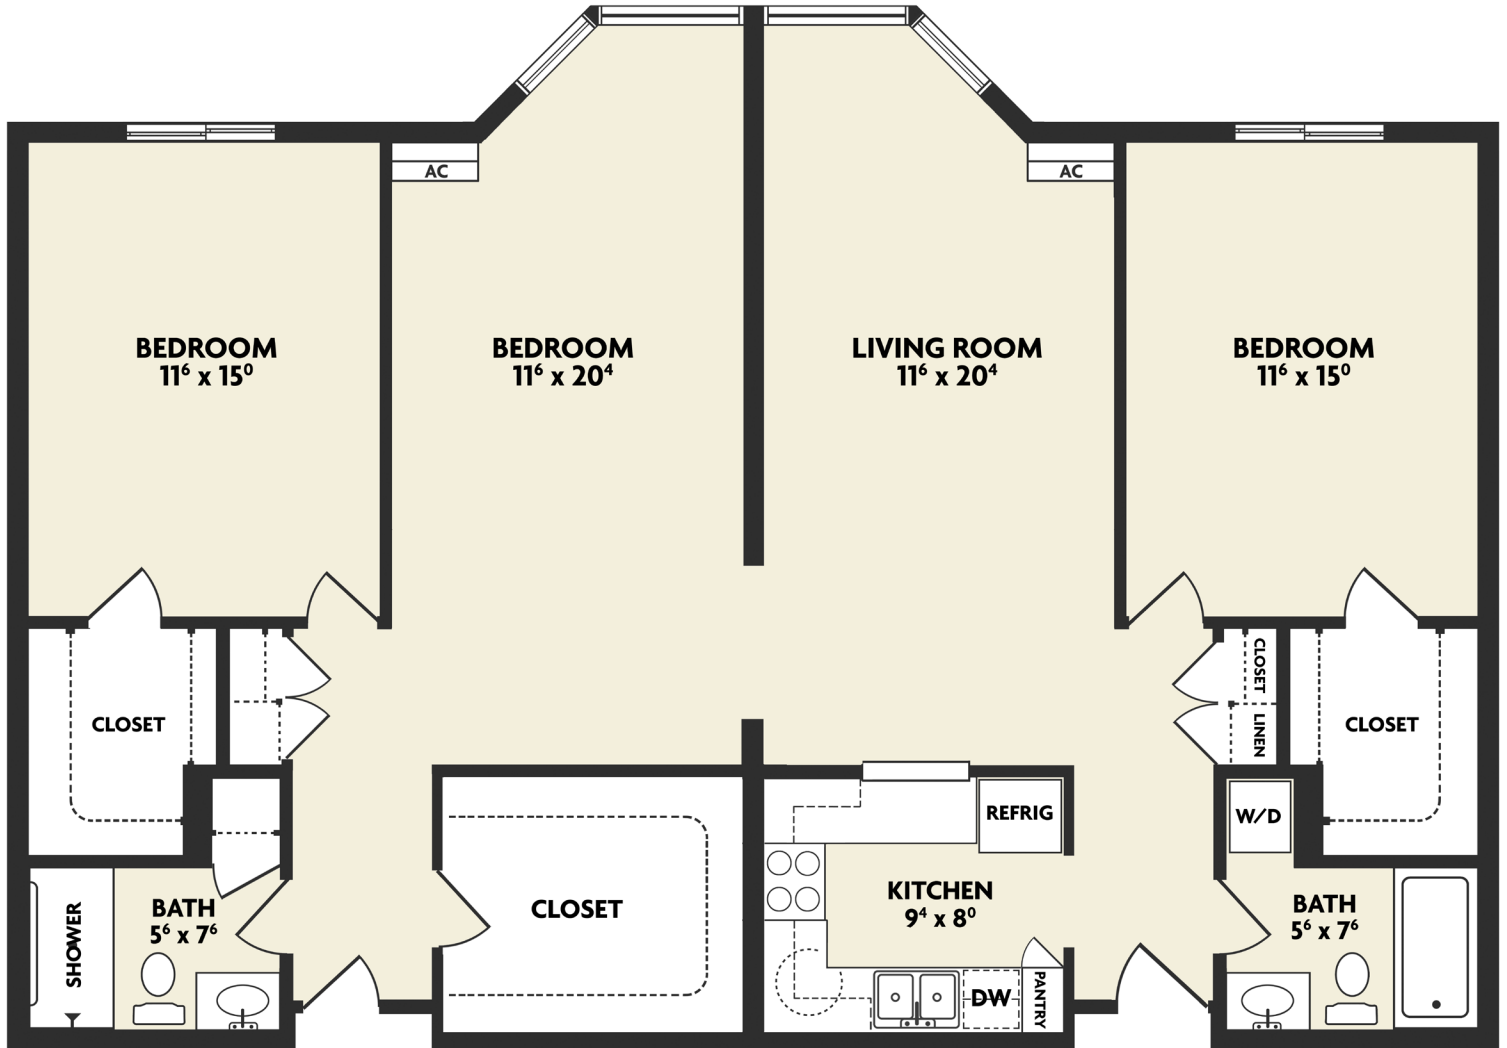

The WILLOWS
PREMIER RETIREMENT COMMUNITIES
FOR ACTIVE ADULTS

Actual dimensions may vary slightly.

T FLOOR PLAN

1450 sq. ft.

THREE-BEDROOM, TWO-BATH
DELUXE WITH BAY WINDOWS