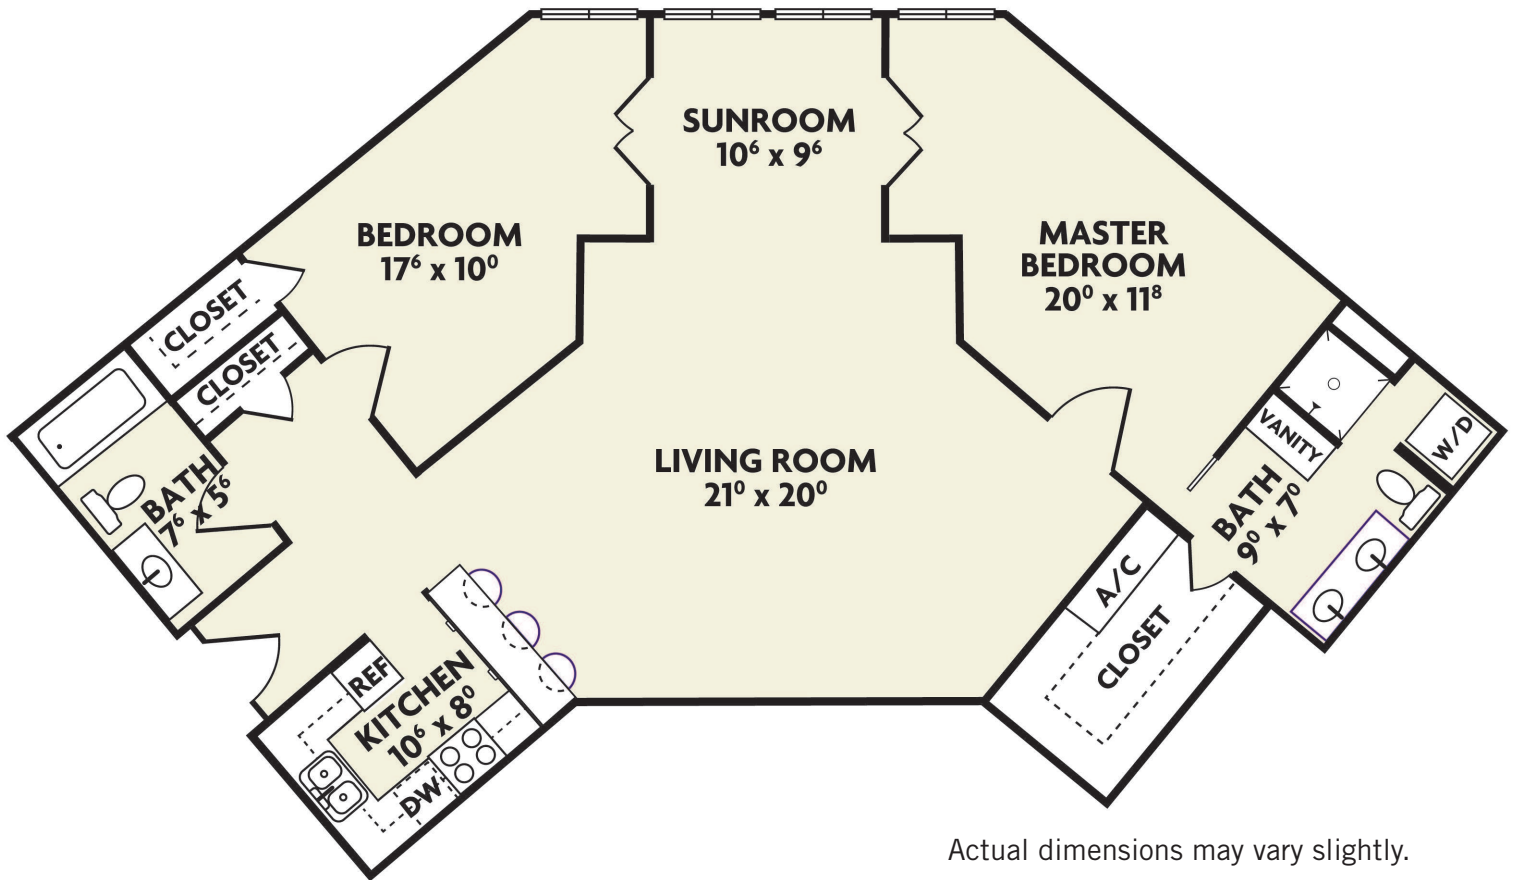

**The WILLOWS**  
PREMIER RETIREMENT COMMUNITIES  
FOR ACTIVE ADULTS

**SALMON**  
HEALTH and RETIREMENT

Actual dimensions may vary slightly.

## N FLOOR PLAN

**1300 sq. ft.**

TWO-BEDROOM, TWO-BATH  
DELUXE WITH SUNROOM