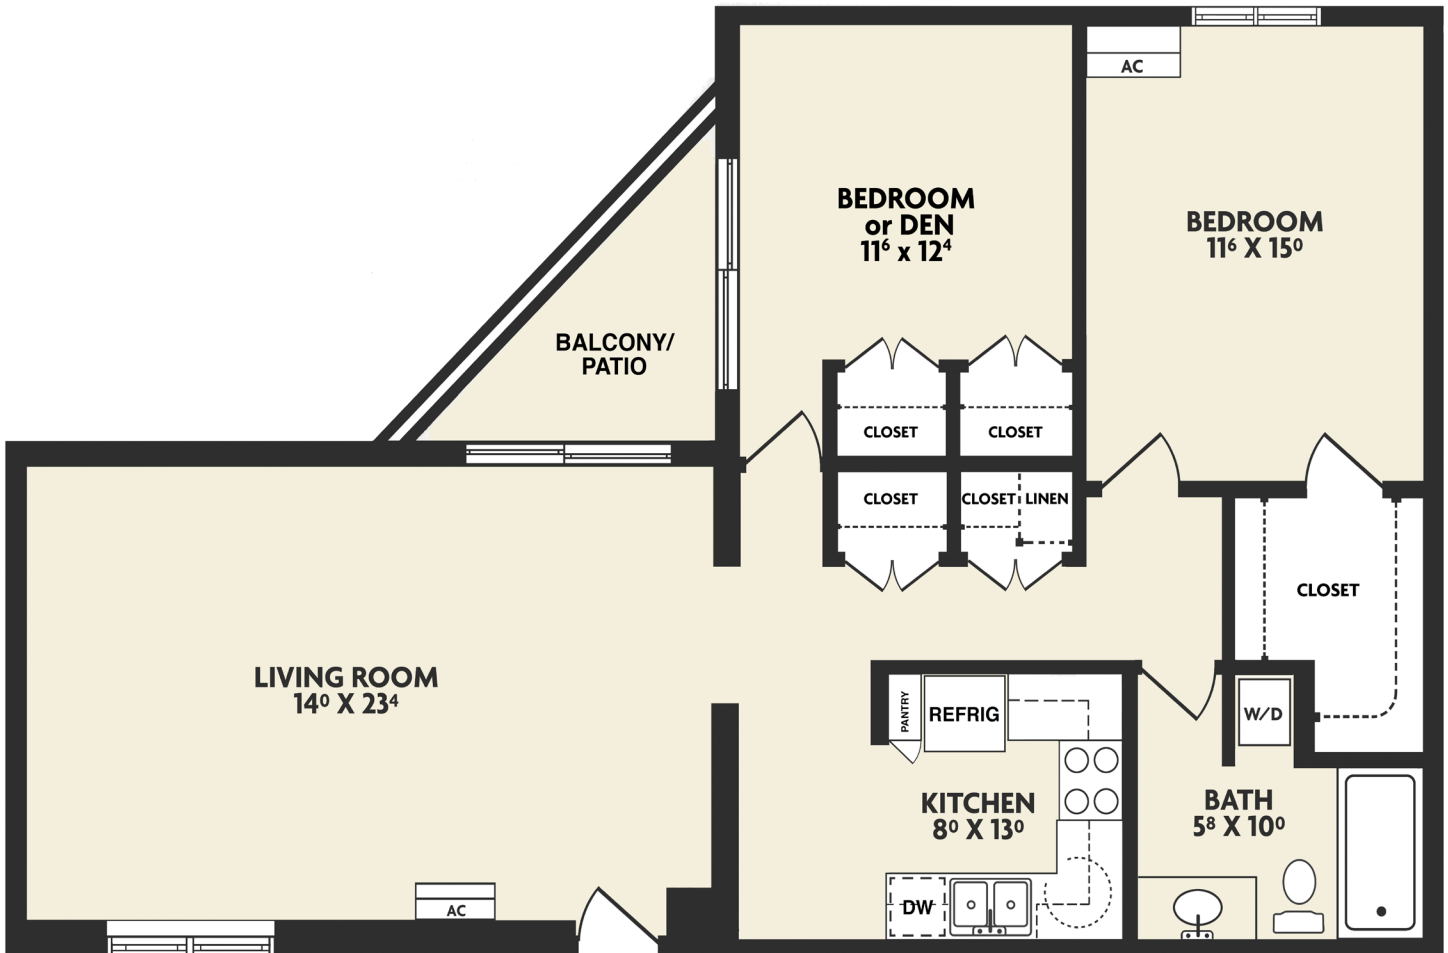

The WILLOWS
PREMIER RETIREMENT COMMUNITIES
FOR ACTIVE ADULTS

SALMON
HEALTH and RETIREMENT

Actual dimensions may vary slightly.

M FLOOR PLAN

1091 sq. ft.

TWO-BEDROOM, ONE-BATH
WITH CORNER BALCONY