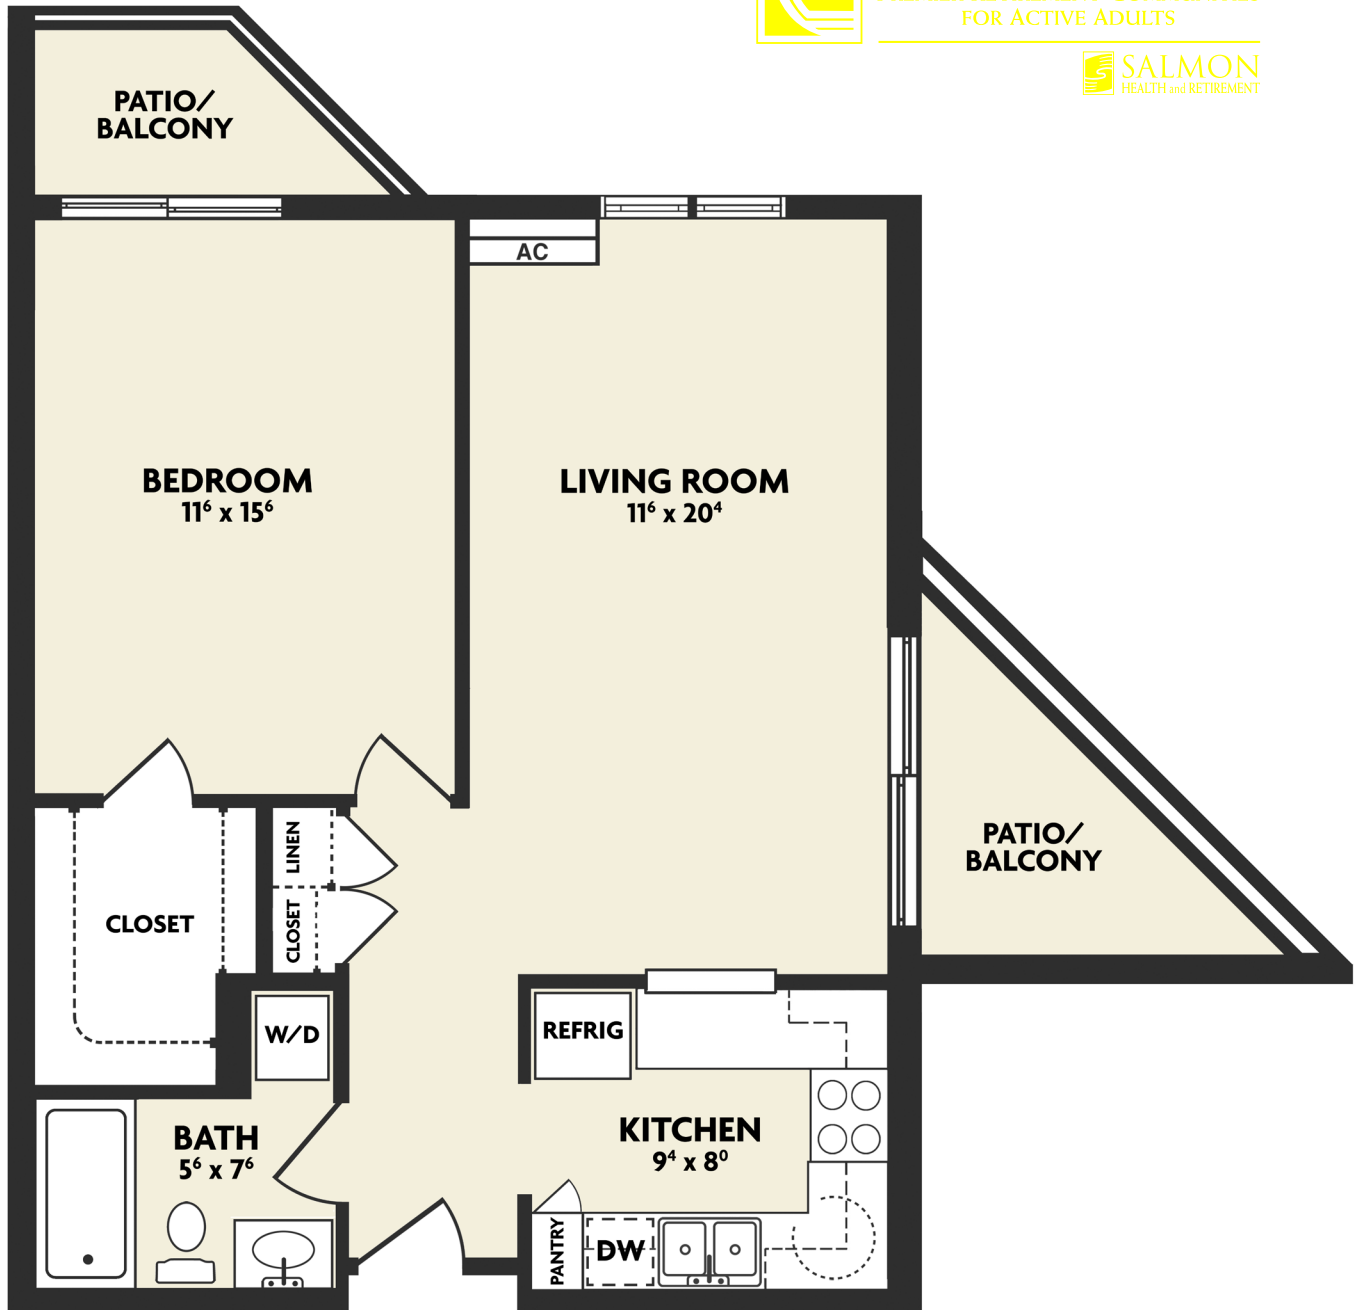

**The WILLOWS**  
PREMIER RETIREMENT COMMUNITIES  
FOR ACTIVE ADULTS

Actual dimensions may vary slightly.

## K FLOOR PLAN

**725 sq. ft.**

ONE-BEDROOM, ONE-BATH WITH  
CORNER PATIOS/BALCONIES