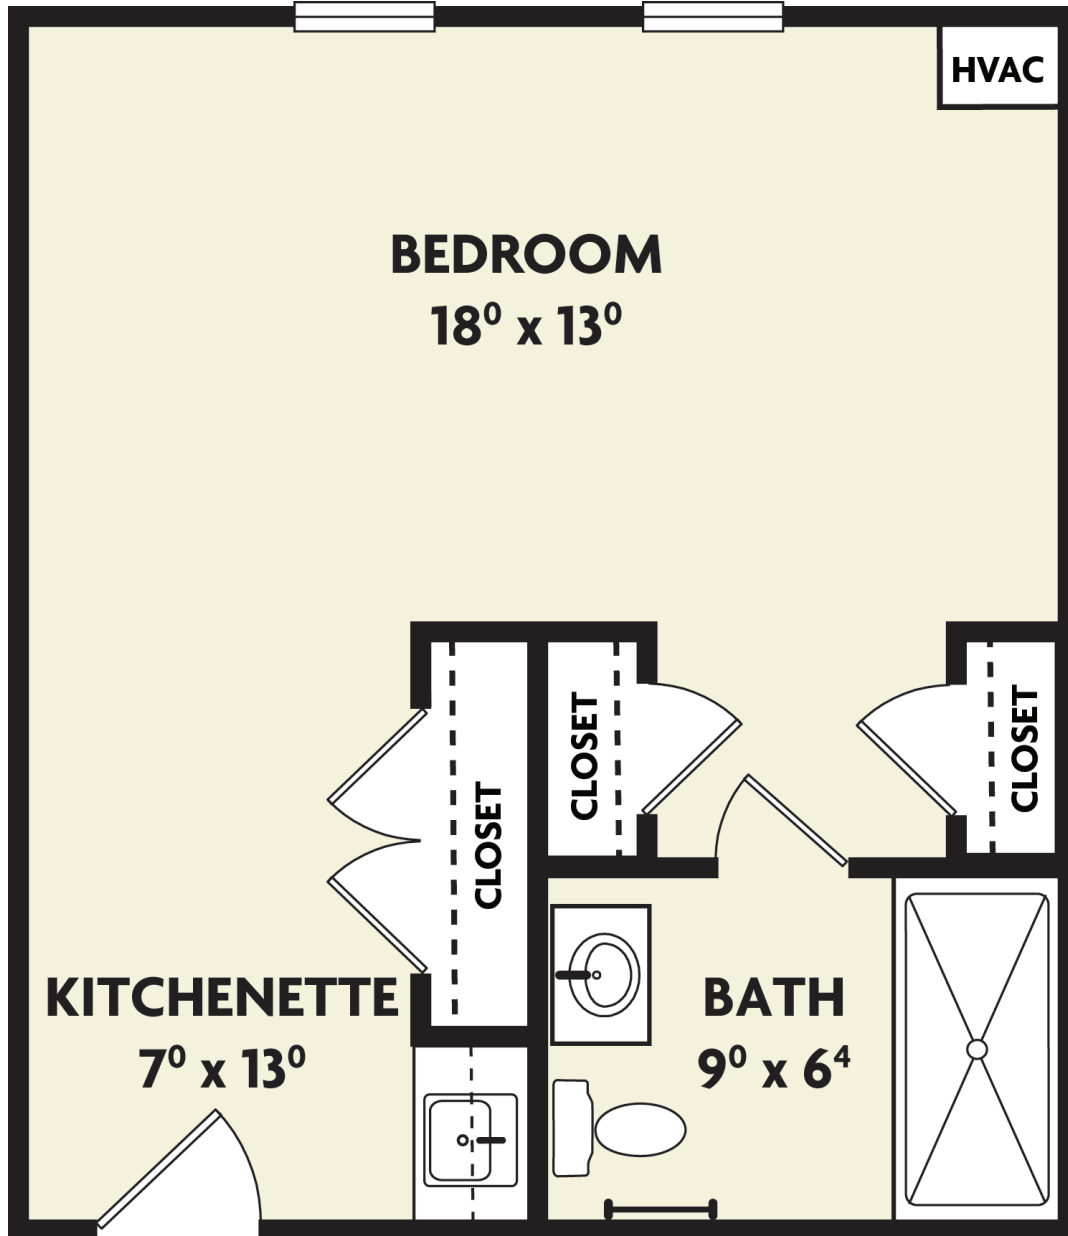

WHITNEY PLACE
ASSISTED LIVING AND MEMORY CARE

Actual dimensions may vary slightly.

COMPANION

402 sq. ft.