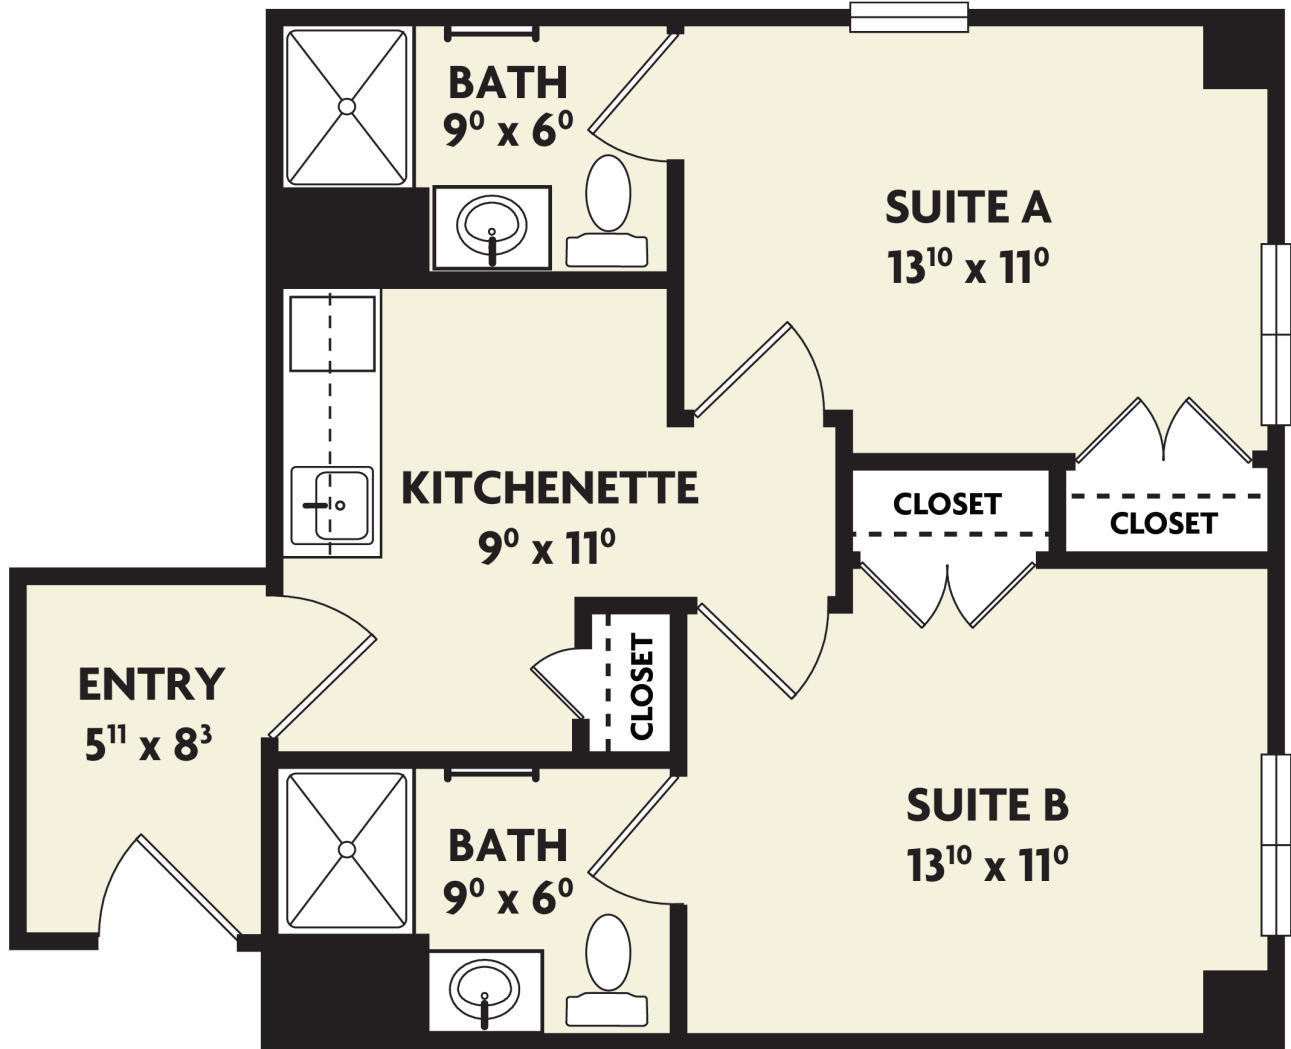

WHITNEY PLACE

ASSISTED LIVING AND MEMORY CARE

Actual dimensions may vary slightly.

SUITE

555 sq. ft.