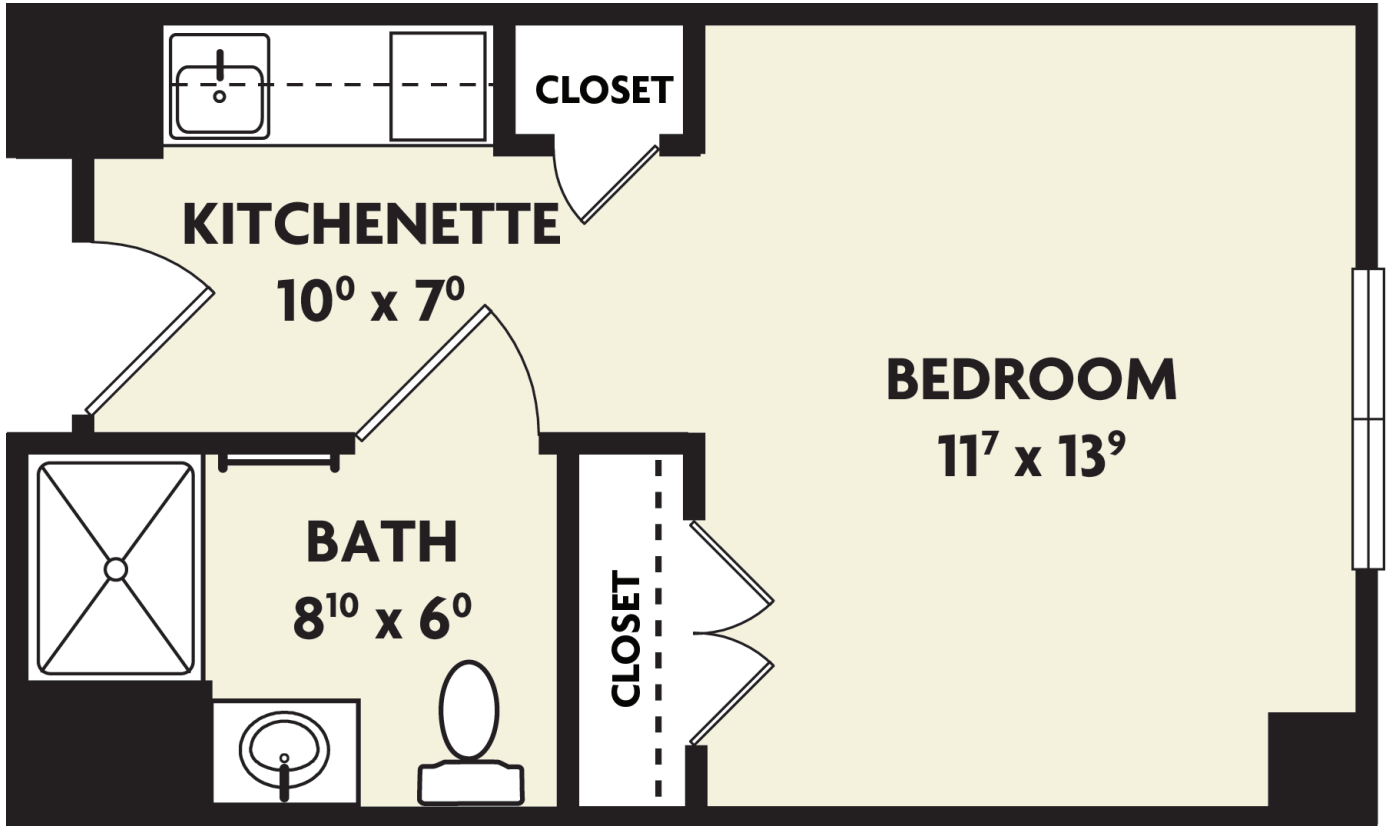

**WHITNEY PLACE**  
ASSISTED LIVING AND MEMORY CARE

Actual dimensions may vary slightly.

**STUDIO**

**285 sq. ft.**