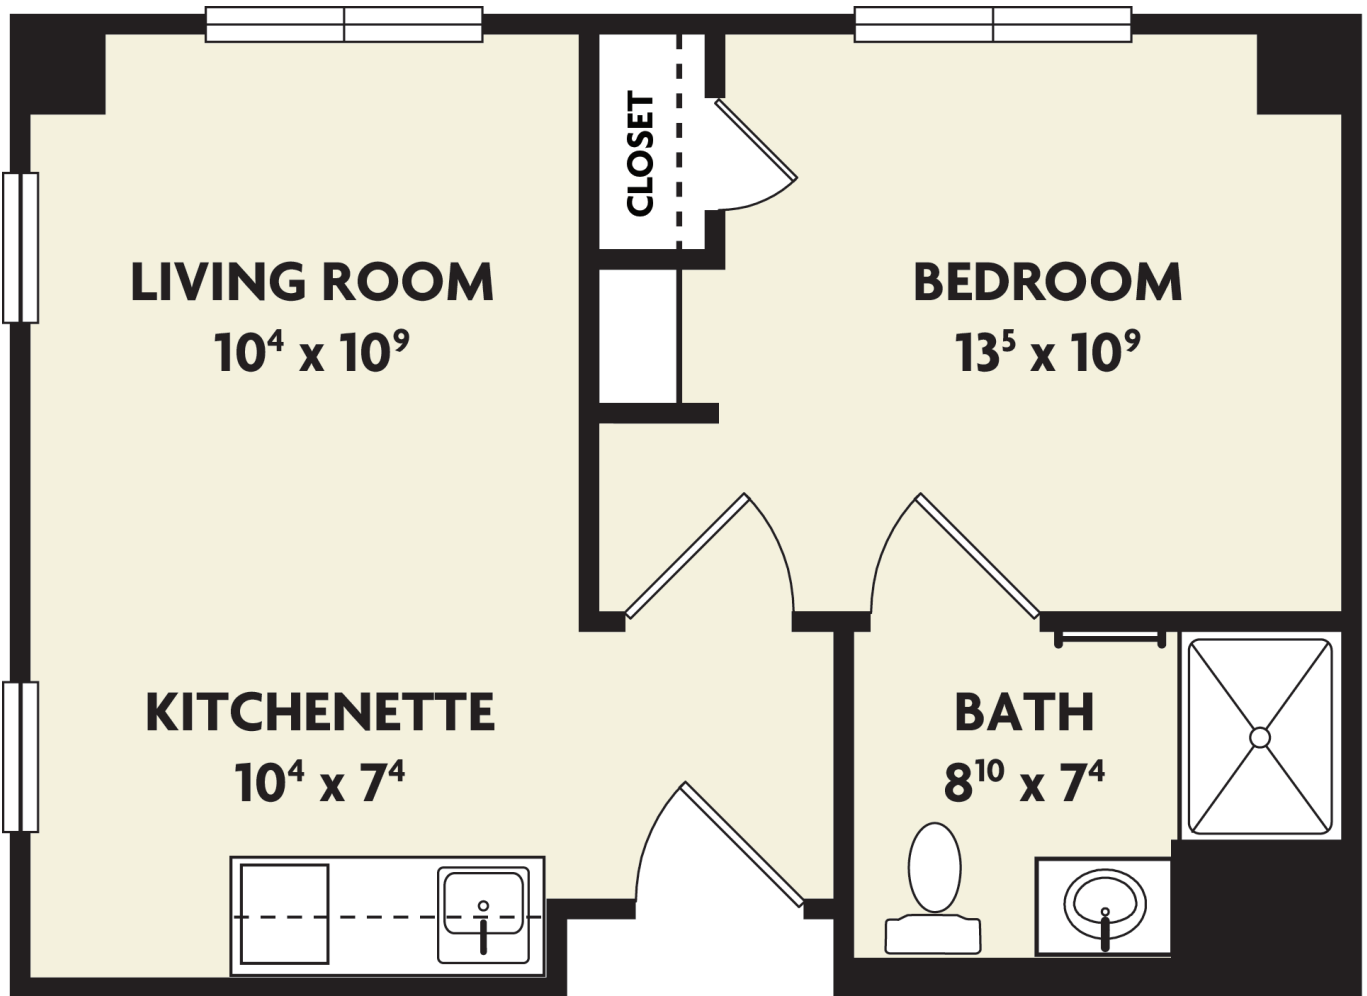

WHITNEY PLACE
ASSISTED LIVING AND MEMORY CARE

Actual dimensions may vary slightly.

ONE BEDROOM

402 sq. ft.