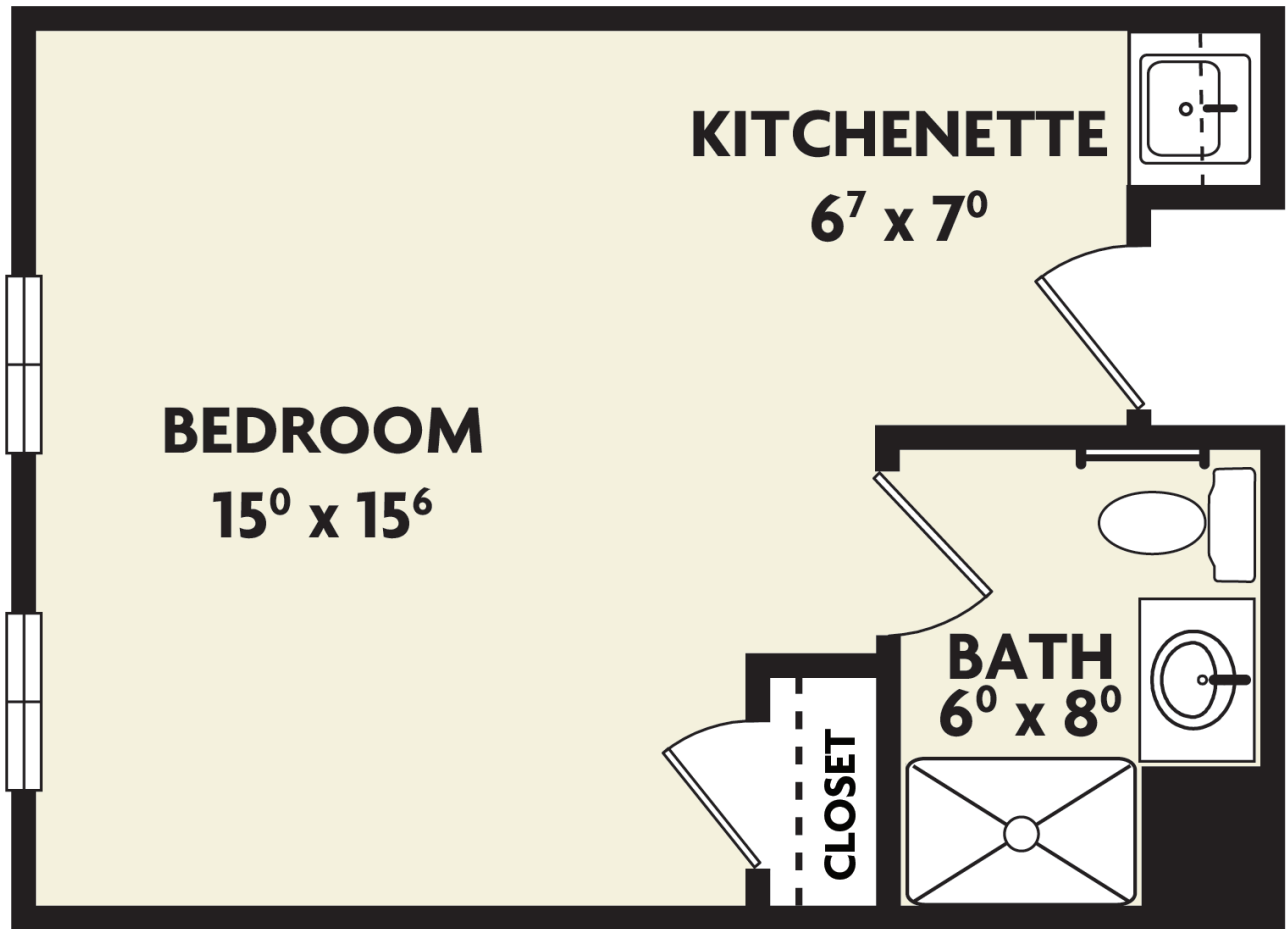

WHITNEY PLACE

ASSISTED LIVING RESIDENCES

Actual dimensions may vary slightly.

STUDIO

325 sq. ft.