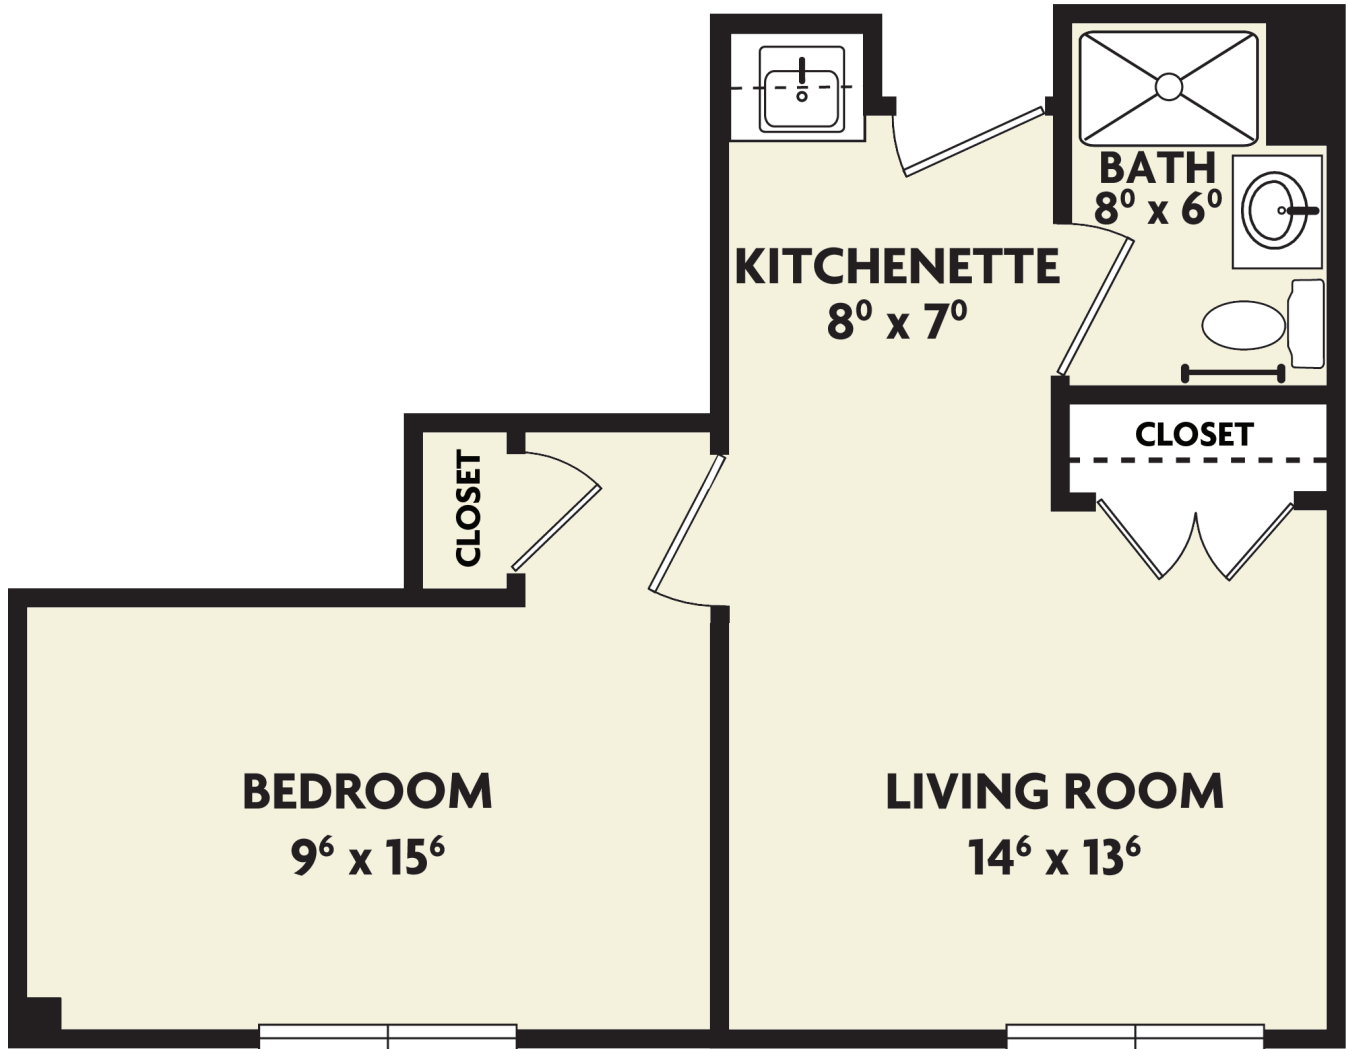

WHITNEY PLACE

ASSISTED LIVING RESIDENCES

Actual dimensions may vary slightly.

ONE BEDROOM

447 sq. ft.