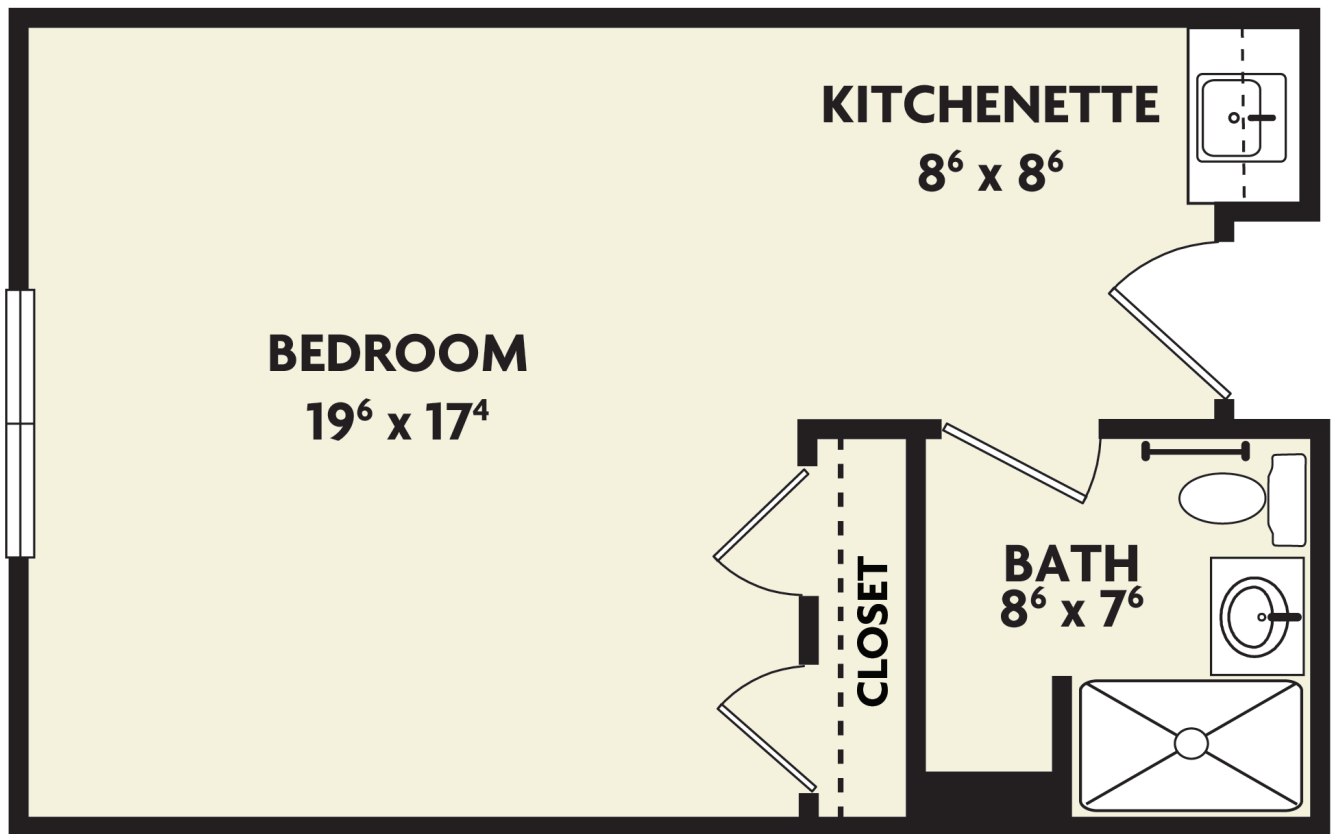

# WHITNEY PLACE

ASSISTED LIVING RESIDENCES

Actual dimensions may vary slightly.

**COMPANION**

**477 sq. ft.**