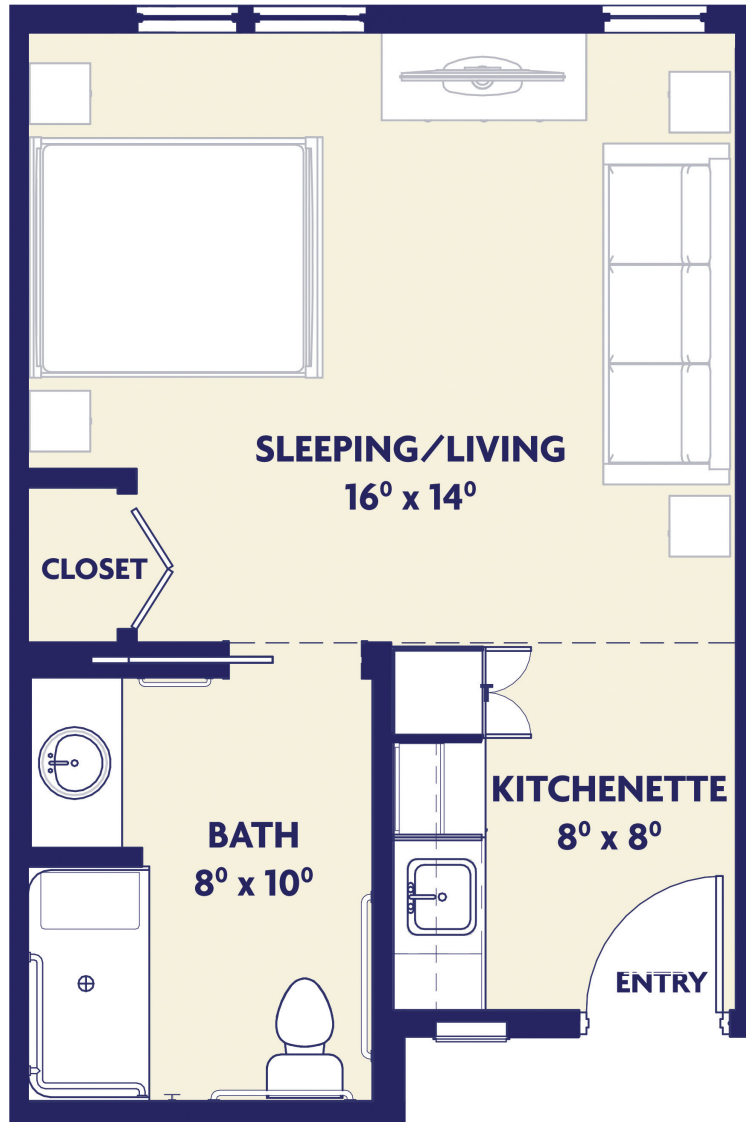

# WHITNEY PLACE

ASSISTED LIVING AND MEMORY CARE

**MEMORY CARE  
STUDIO**

**373 sq. ft.**