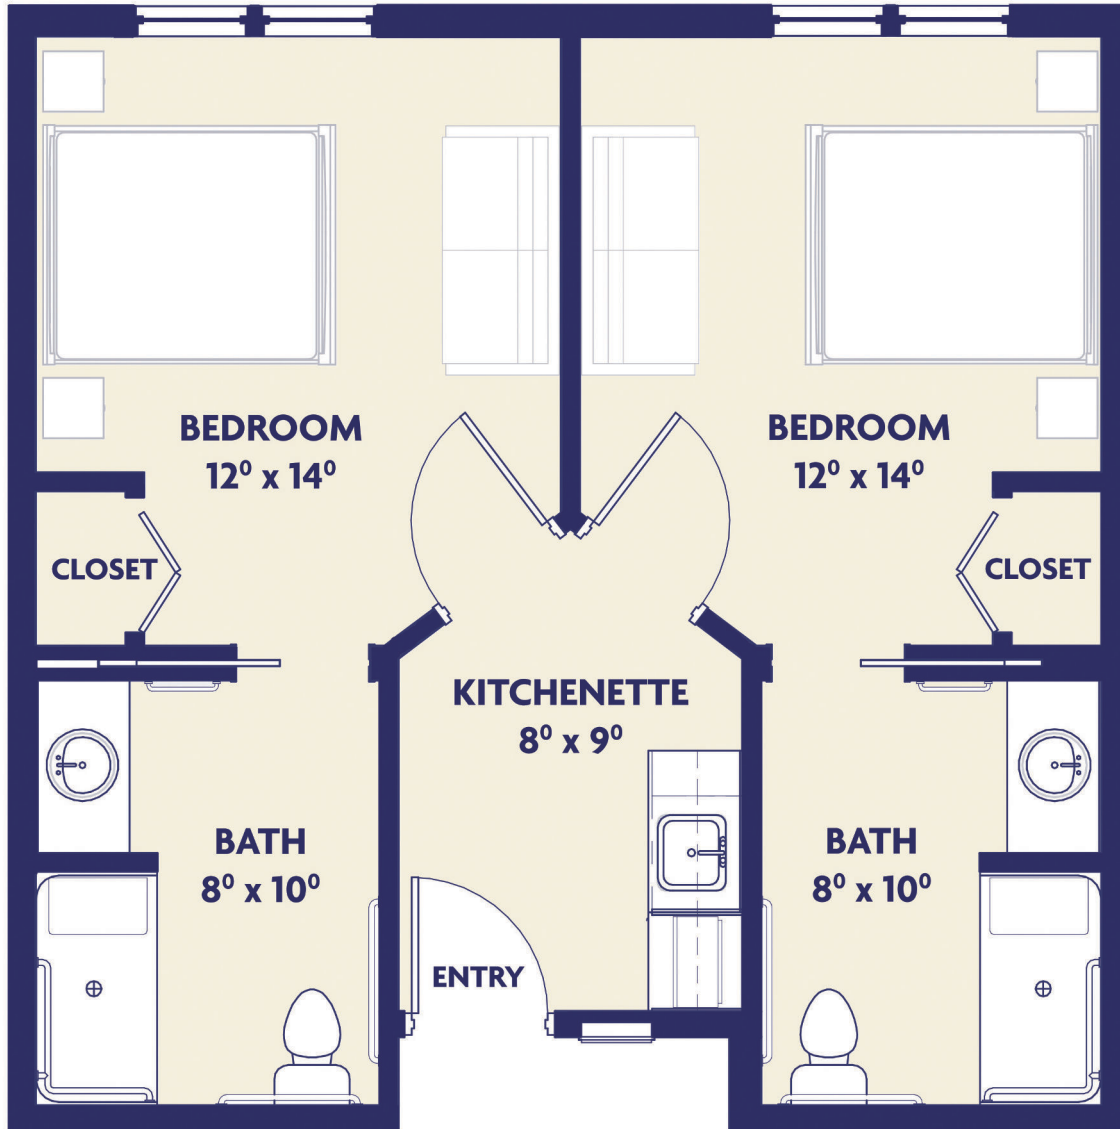

# WHITNEY PLACE

ASSISTED LIVING AND MEMORY CARE

**MEMORY CARE  
COMPANION**

**571 sq. ft.**