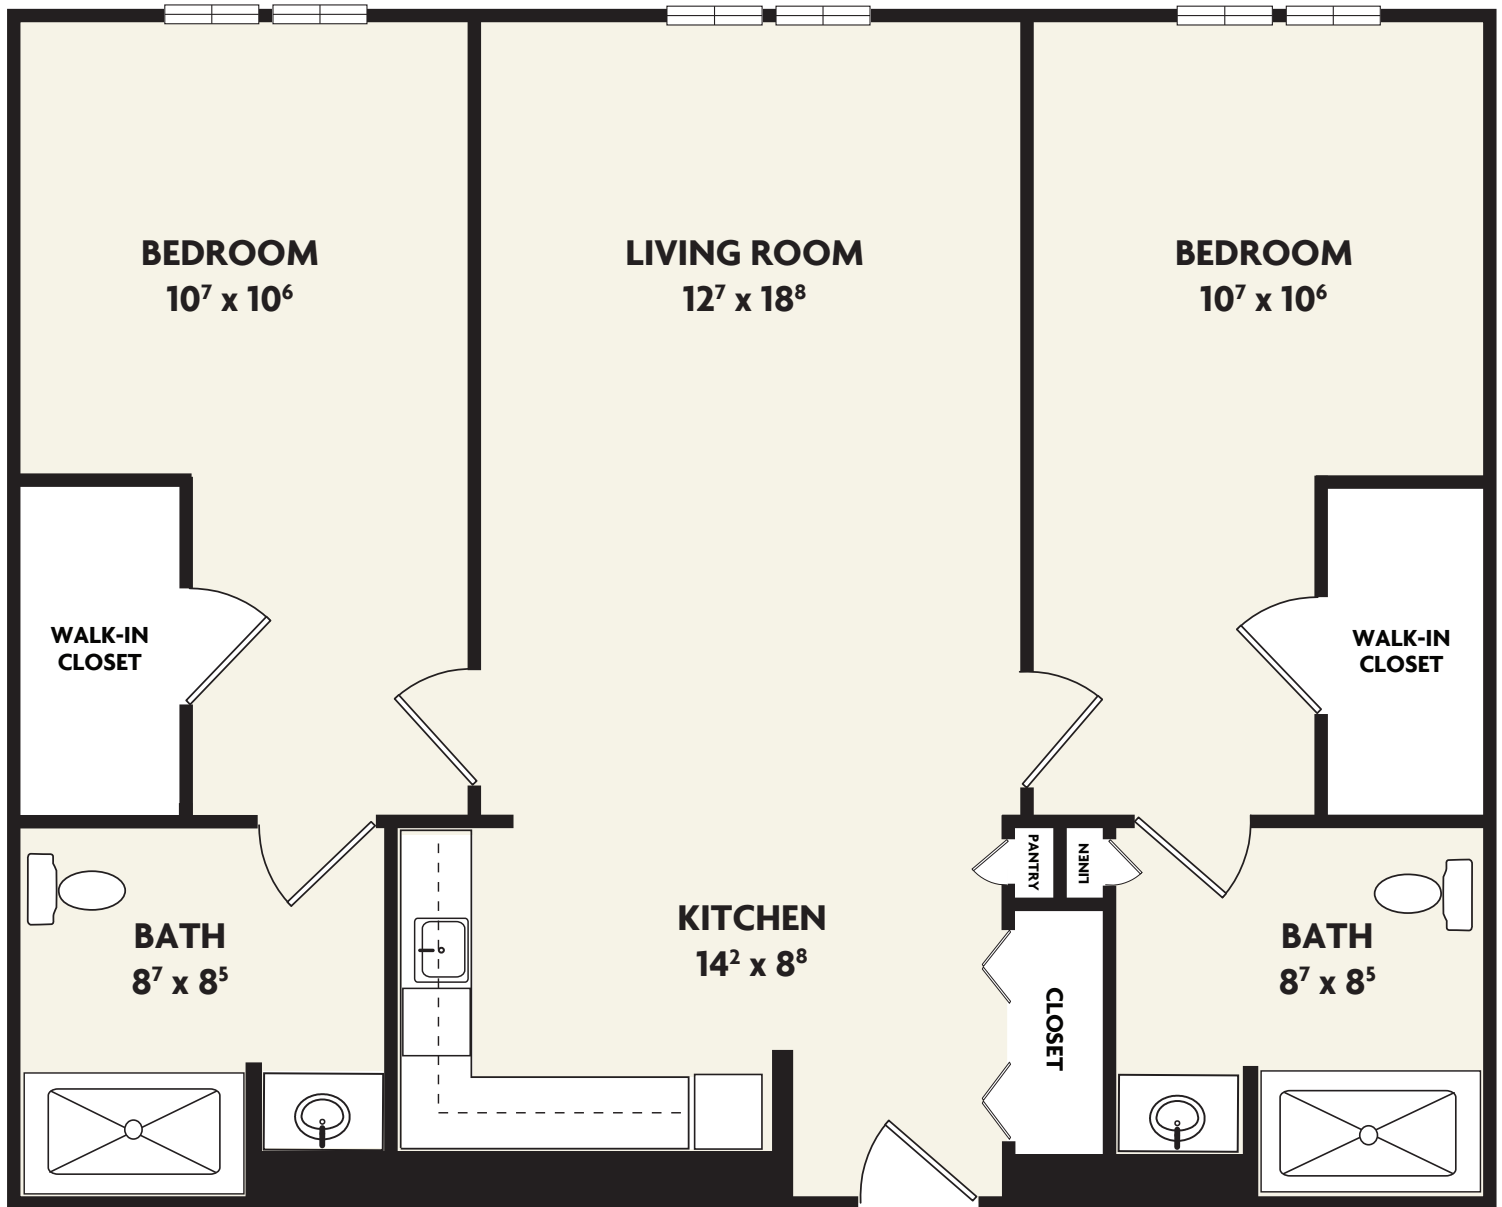

WHITNEY PLACE

ASSISTED LIVING AND MEMORY CARE

Actual dimensions may vary slightly.

WILDROSE

943 sq. ft.

TWO-BED, TWO-BATH