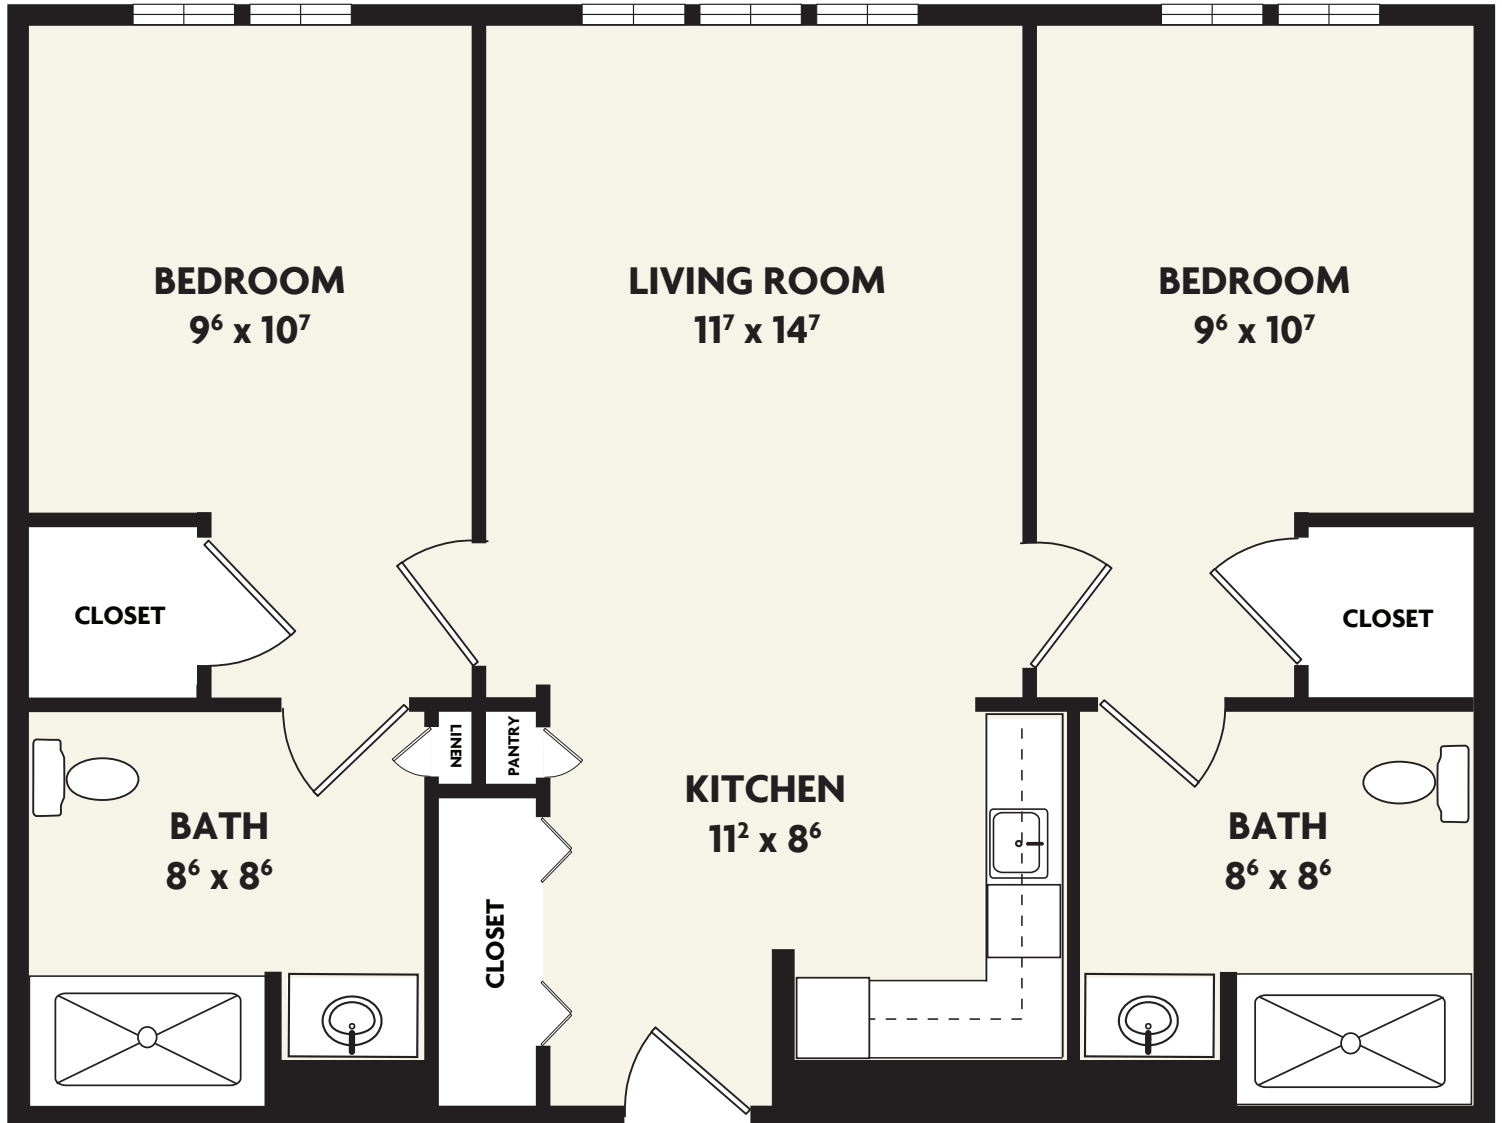

# WHITNEY PLACE

ASSISTED LIVING AND MEMORY CARE

Actual dimensions may vary slightly.

## WATER LILY

740 sq. ft.

TWO-BED, TWO-BATH