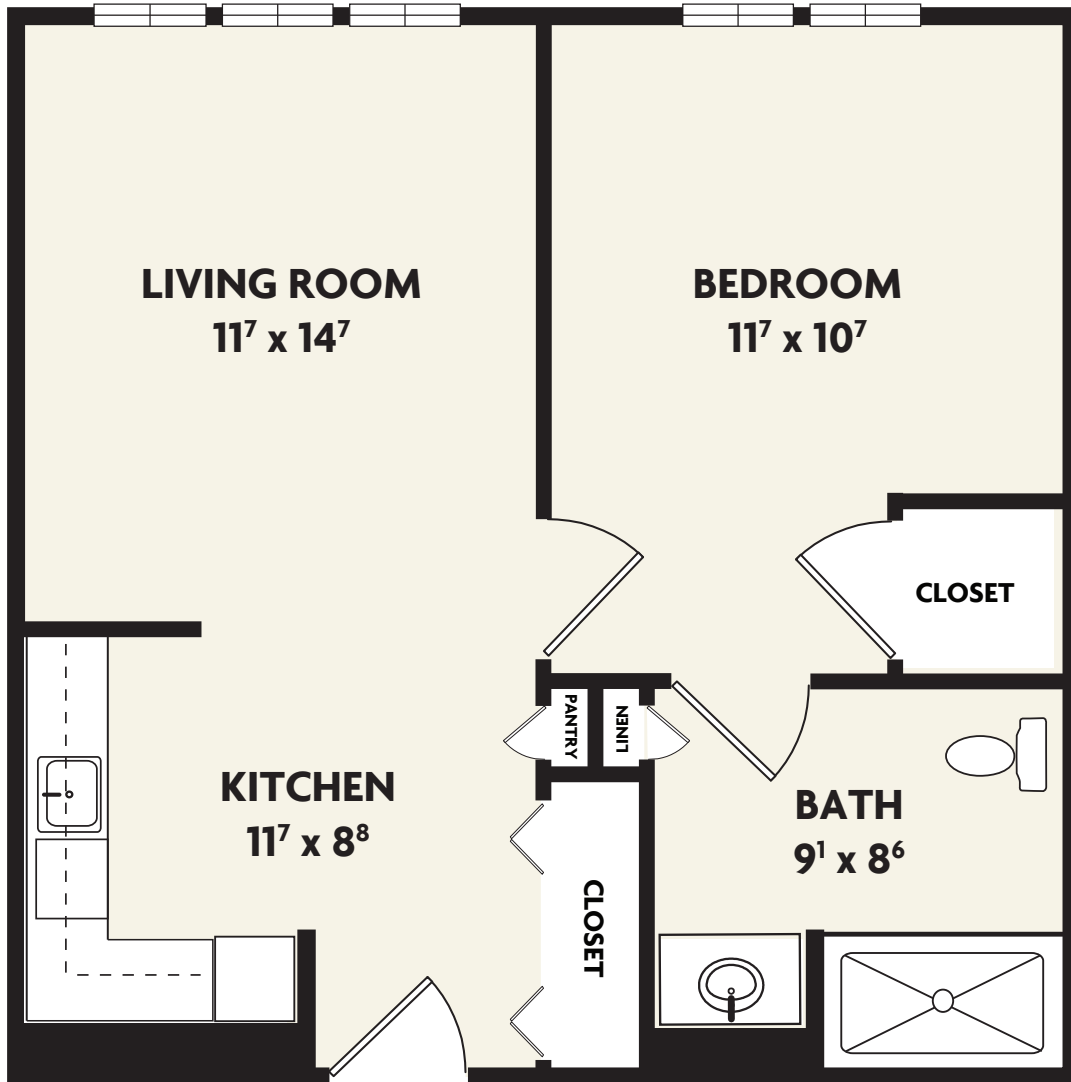

# WHITNEY PLACE

ASSISTED LIVING AND MEMORY CARE

Actual dimensions may vary slightly.

## DESERT ROSE

554 sq. ft.

ONE-BED, ONE-BATH