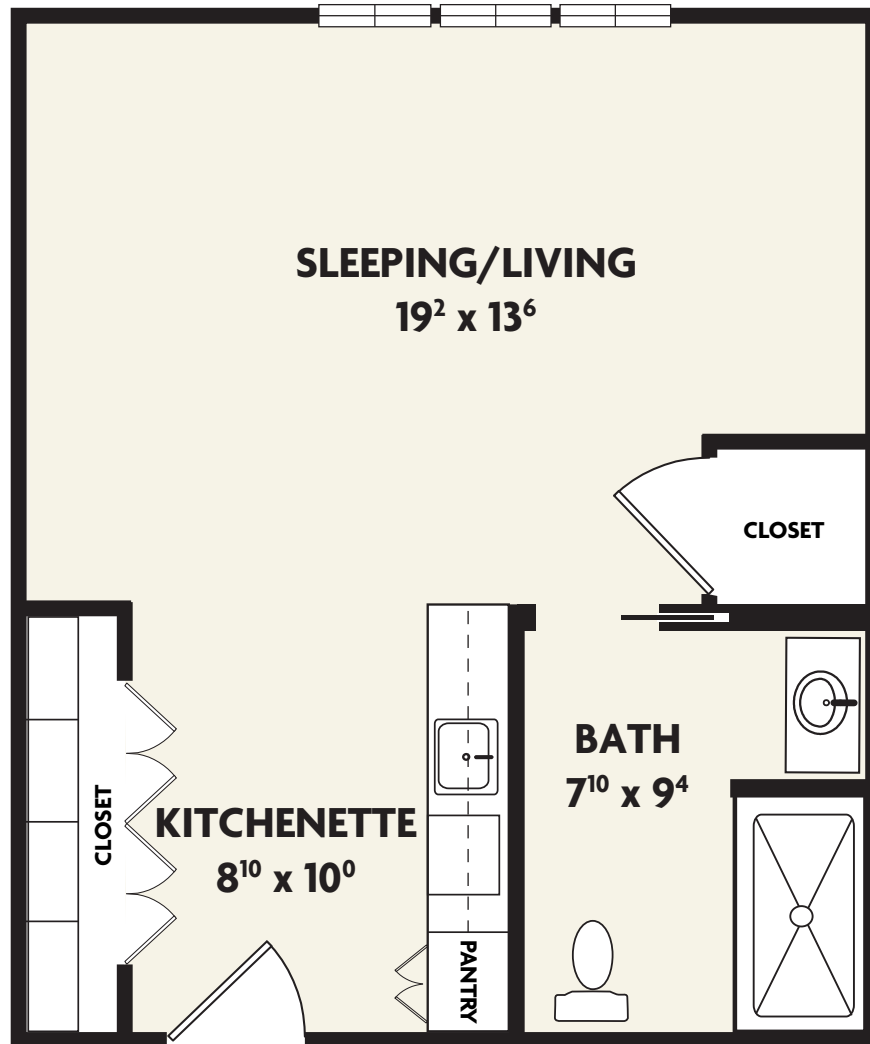

WHITNEY PLACE
ASSISTED LIVING AND MEMORY CARE

Actual dimensions may vary slightly.

HIBISCUS

455 sq. ft.

ASSISTED LIVING COMPACT