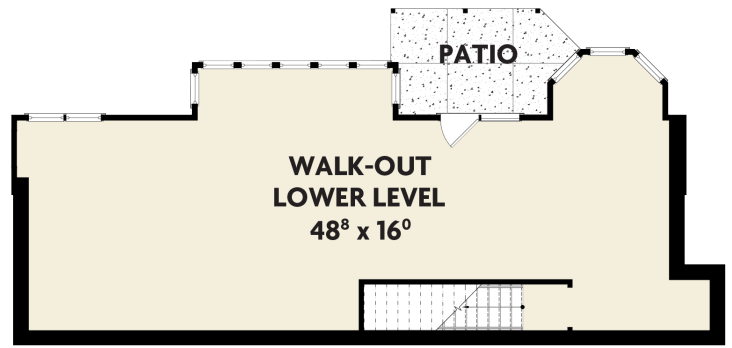

# The WILLOWS

PREMIER RETIREMENT COMMUNITIES  
FOR ACTIVE ADULTS

LOWER LEVEL

Actual dimensions may vary slightly.

MAIN LEVEL

Actual dimensions may vary slightly.

## 1,721 sq. ft.

TWO-BEDROOM, TWO-BATH  
WITH DEN, DECK, GARAGE &  
WALK-OUT LOWER LEVEL