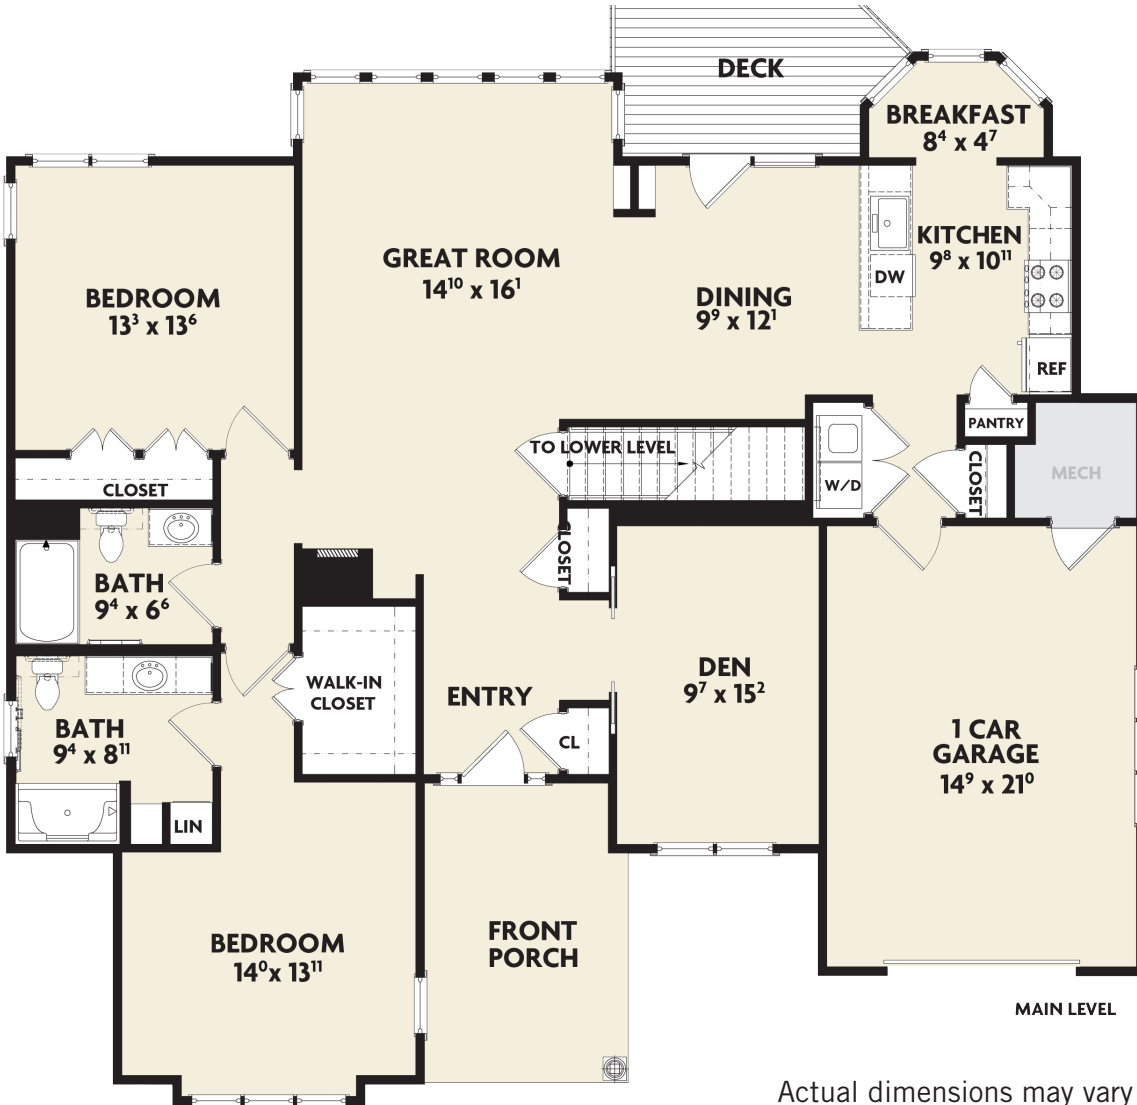

# The WILLOWS

PREMIER RETIREMENT COMMUNITIES  
FOR ACTIVE ADULTS

LOWER LEVEL

Actual dimensions may vary slightly.

MAIN LEVEL

Actual dimensions may vary slightly.

## 1,721 sq. ft.

TWO-BEDROOM, TWO-BATH  
WITH DEN, DECK, GARAGE &  
WALK-OUT LOWER LEVEL