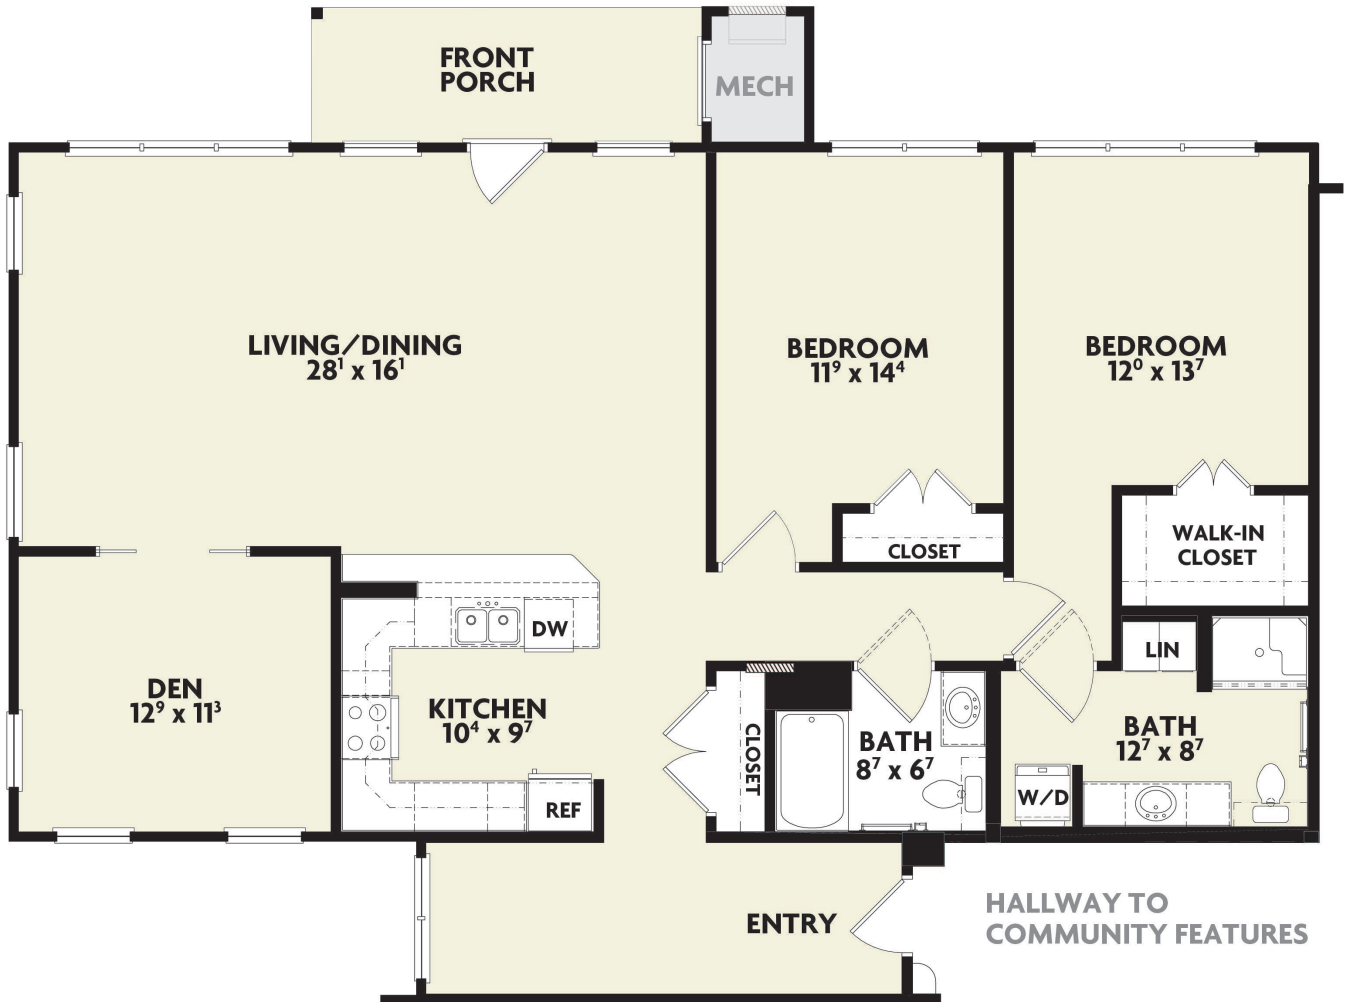

The WILLOWS
PREMIER RETIREMENT COMMUNITIES
FOR ACTIVE ADULTS

Actual dimensions may vary slightly.

GROVE

1,673 sq. ft.

TWO-BEDROOM, TWO-BATH
WITH DEN & FRONT PORCH