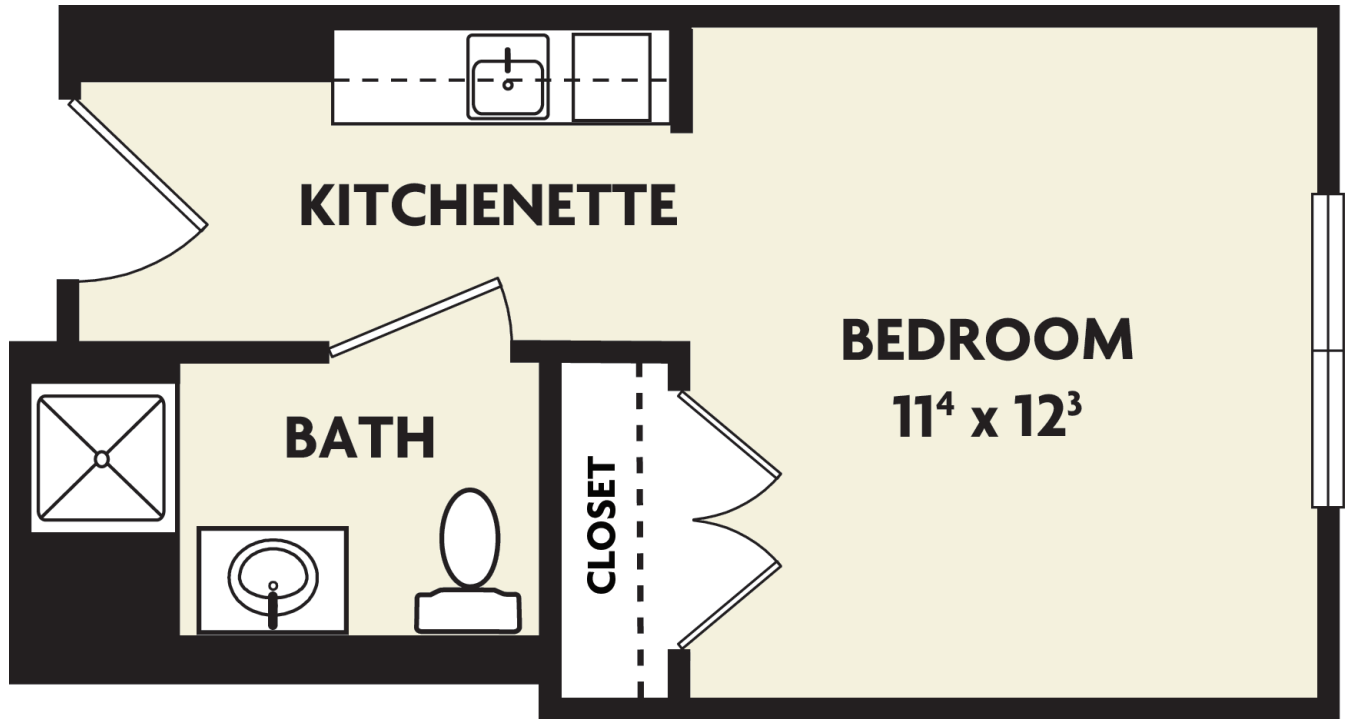

WHITNEY PLACE

ASSISTED LIVING AND MEMORY CARE

Actual dimensions may vary slightly.

STUDIO

323 sq. ft.