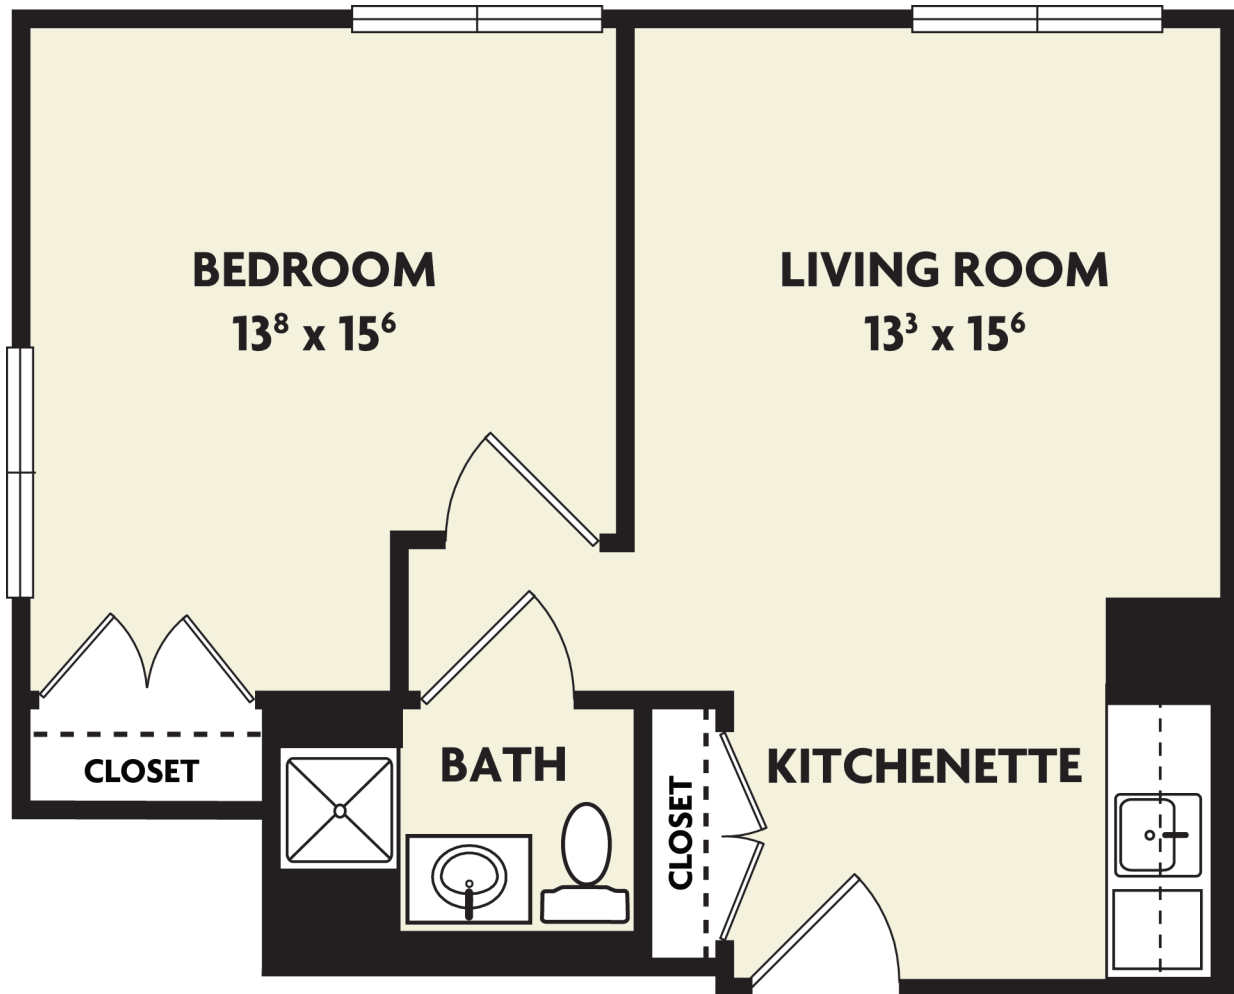

# WHITNEY PLACE

ASSISTED LIVING AND MEMORY CARE

Actual dimensions may vary slightly.

**ONE BEDROOM**

**638 sq. ft.**