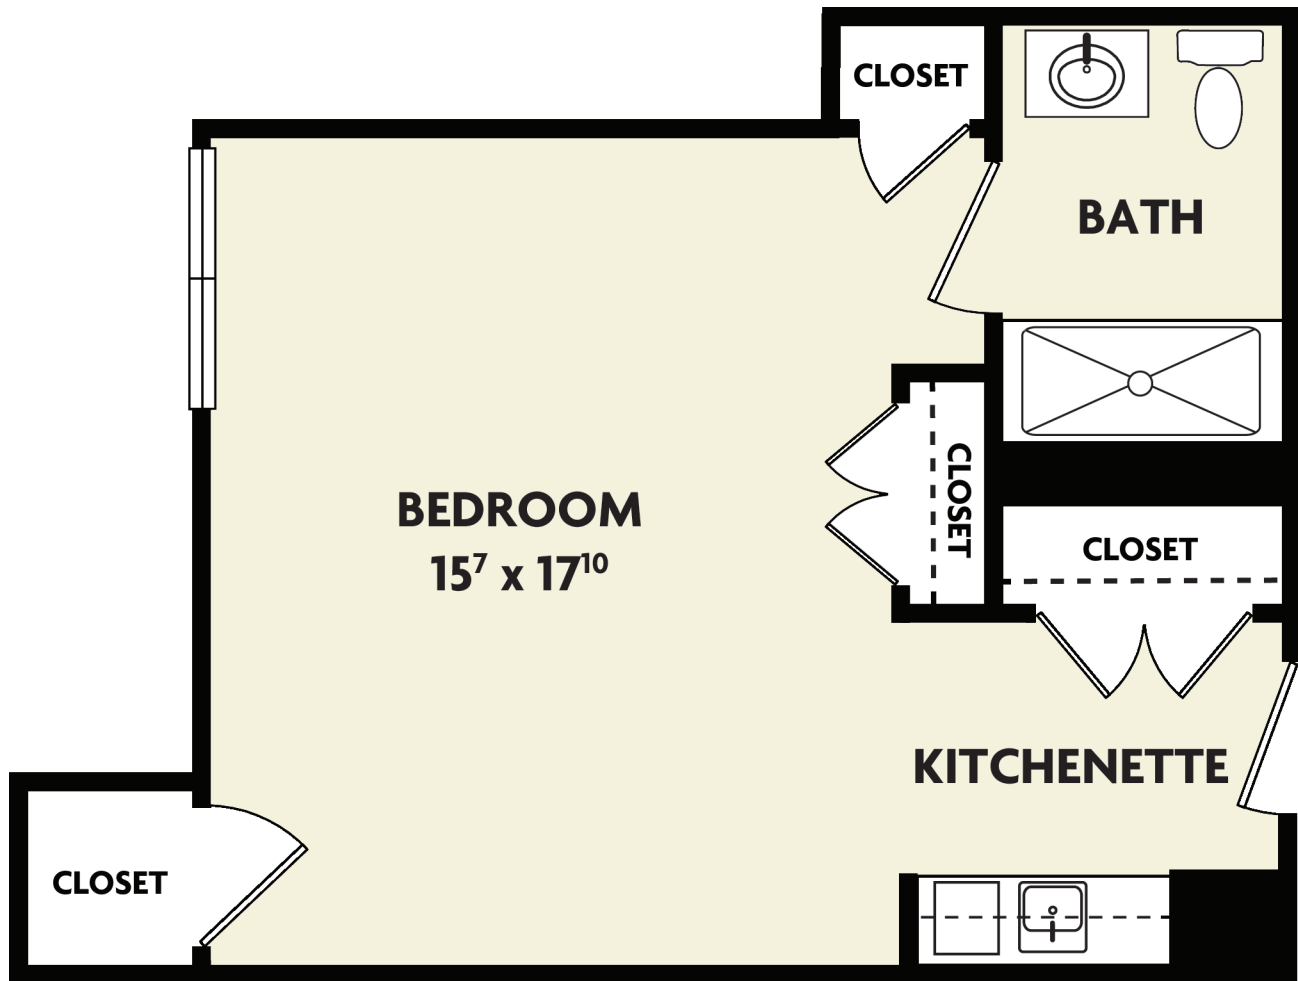

WHITNEY PLACE

ASSISTED LIVING AND MEMORY CARE

Actual dimensions may vary slightly.

COMPANION

451 sq. ft.