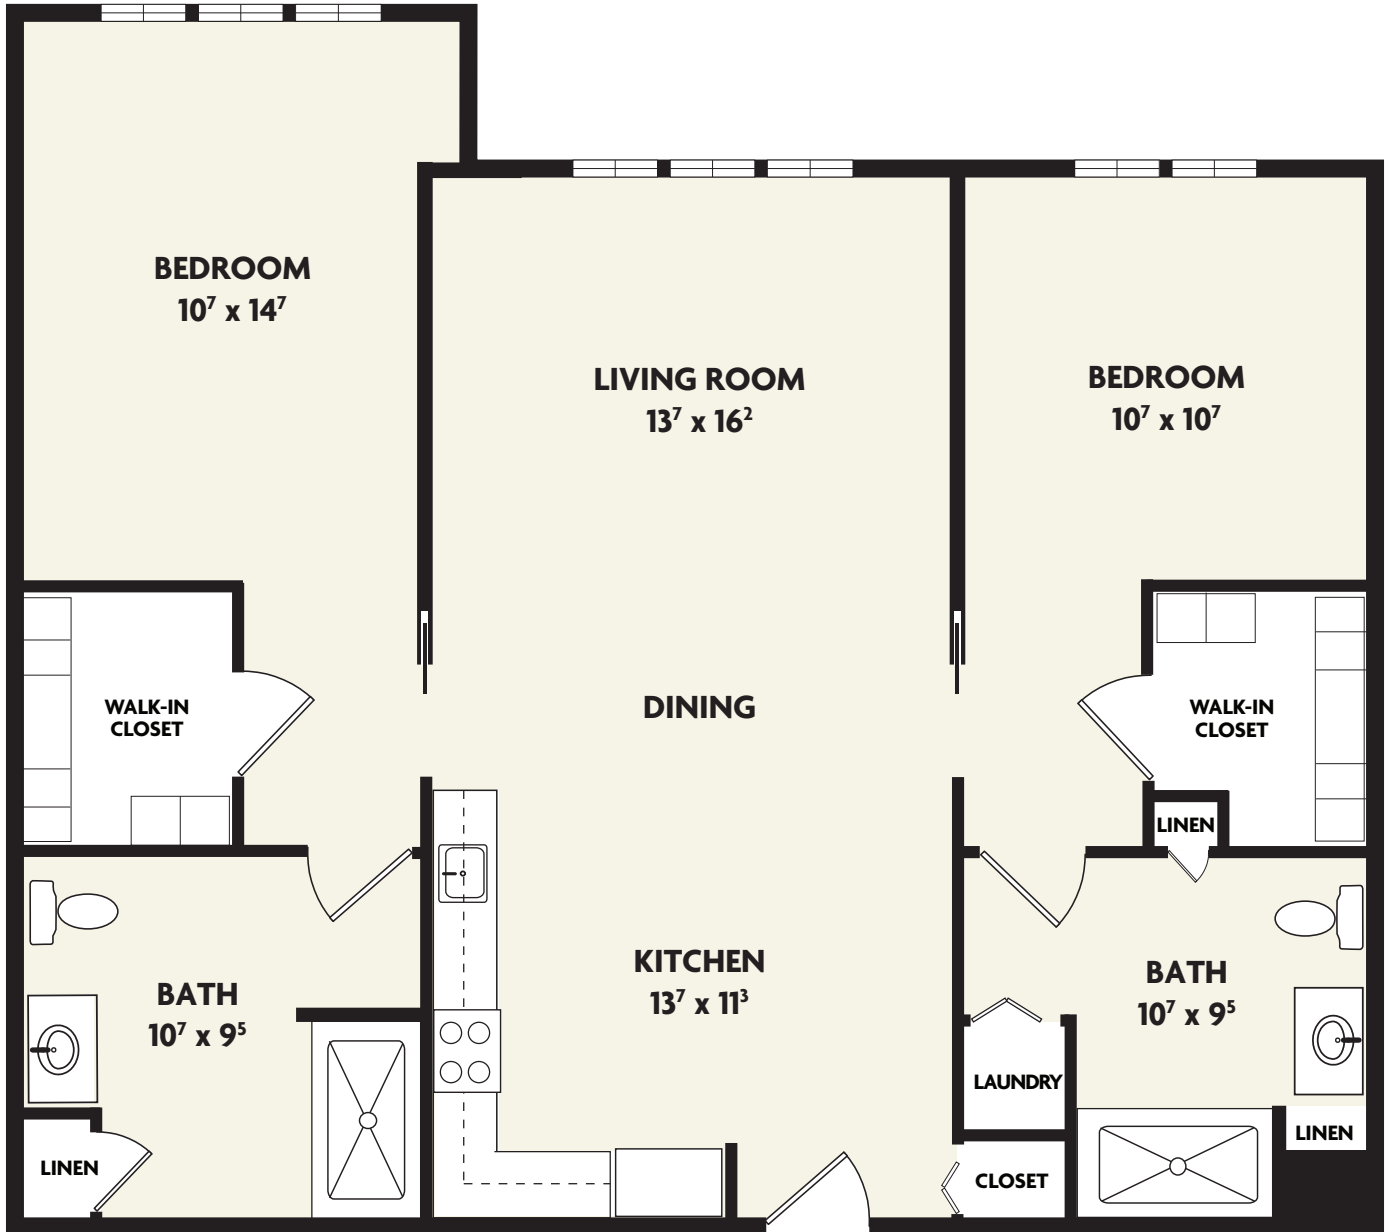

The WILLOWS
PREMIER RETIREMENT COMMUNITIES
FOR ACTIVE ADULTS

Actual dimensions may vary slightly.

SYCAMORE

TWO-BED, TWO-BATH
WITH LAUNDRY

1,025 sq. ft.