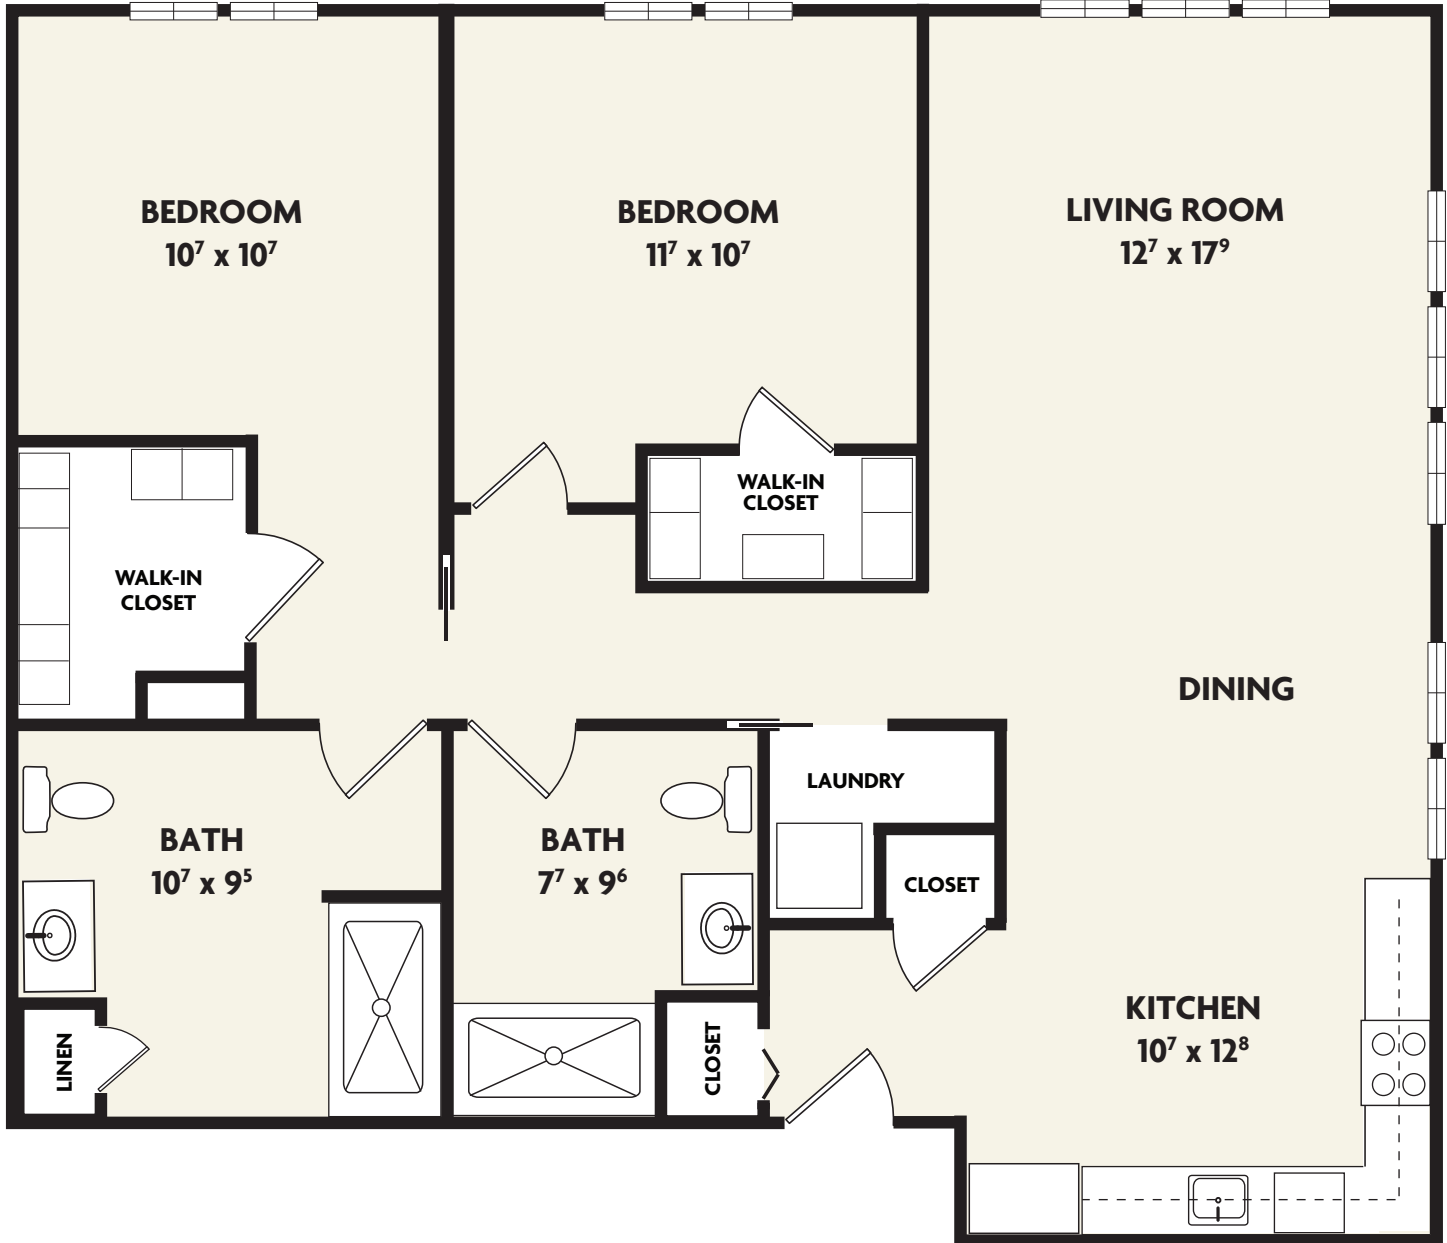

The WILLOWS
PREMIER RETIREMENT COMMUNITIES
FOR ACTIVE ADULTS

Actual dimensions may vary slightly.

HAWTHORNE

TWO-BED, TWO-BATH
WITH LAUNDRY

1,014 sq. ft.