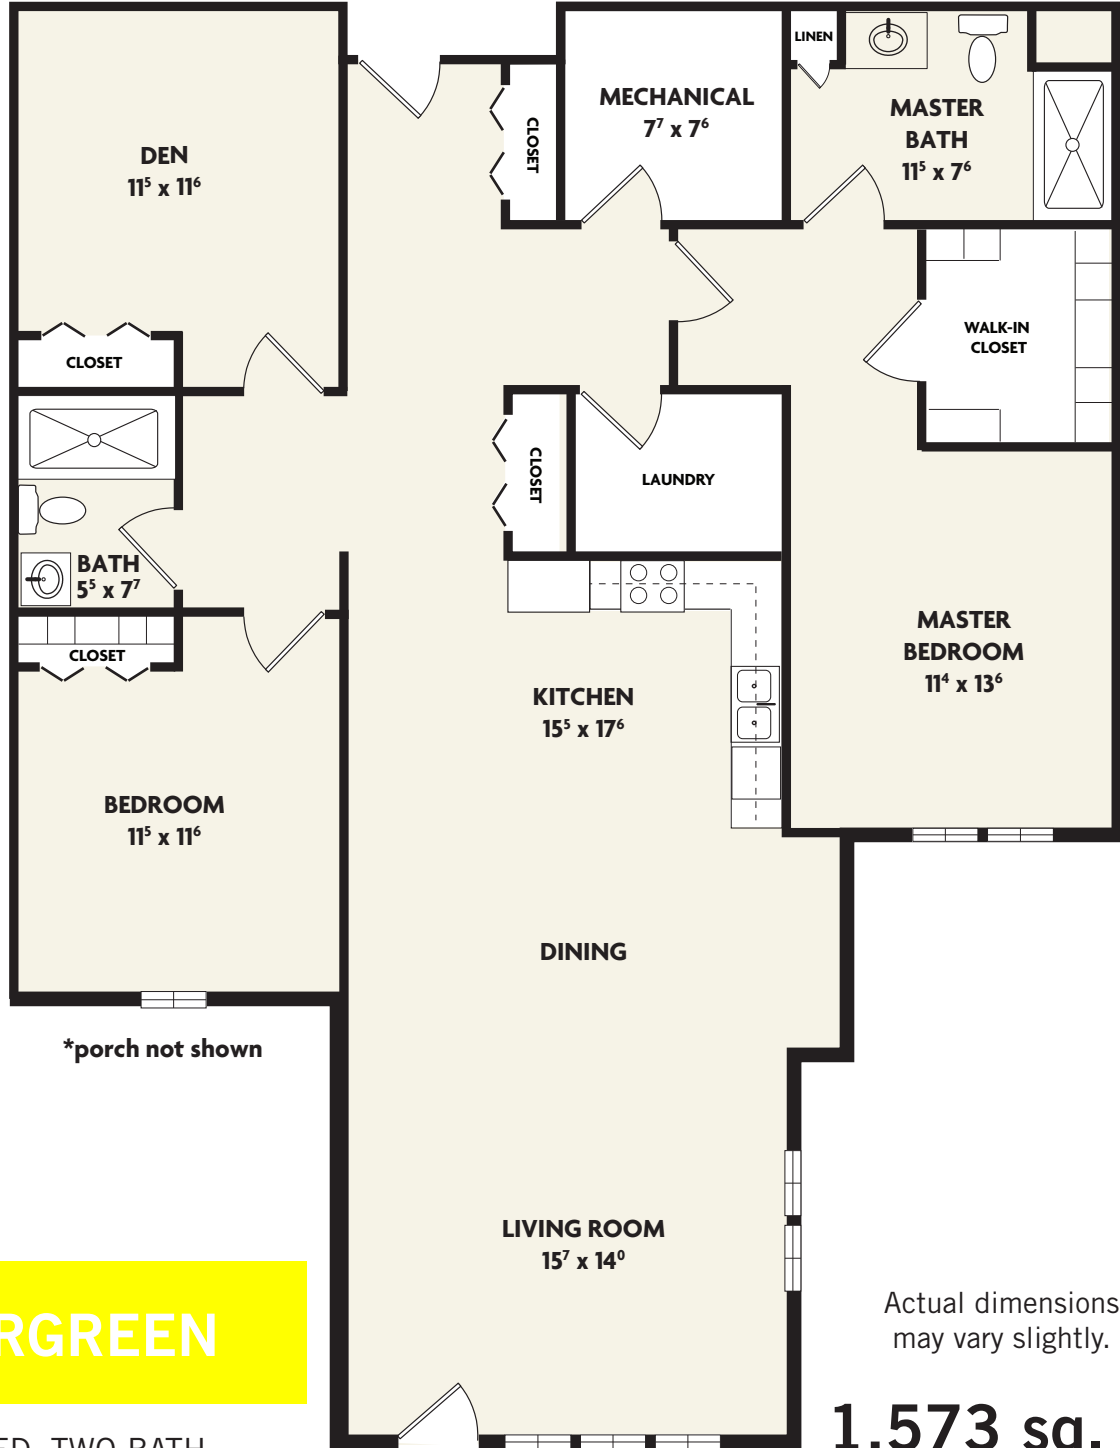

The WILLOWS
PREMIER RETIREMENT COMMUNITIES
FOR ACTIVE ADULTS

EVERGREEN

TWO-BED, TWO-BATH
WITH DEN, LAUNDRY AND PORCH

Actual dimensions
may vary slightly.

1,573 sq. ft.